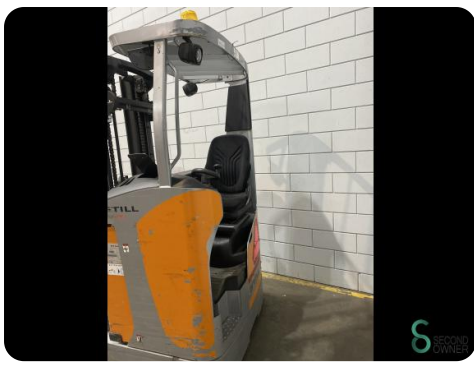

Havenweg 6
6603AS Wijchen

T: +31 6 11462913
E: Koen@secondowner.com
W: <https://secondowner.com>