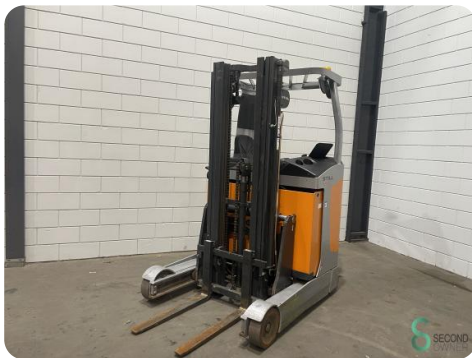

Reachtruck - Still FM-X10

Reachtruck - Still FM-X10

WKH.3949

1000kg

2016

9040

Elektric

Brand	Still
Model	FM-X10
Year	2016

Specifications

Drive	Elektric
Capacity	465Ah
Brand/Type	Tabi 3 PZS 465
Battery voltage	48V
Battery year of construction	2016
Options	Free-lift, Joystick

Dimensions

Length	1800
Width	1270
Height	2200
Weight	3036