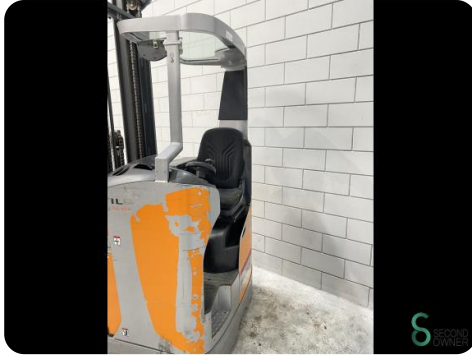

Reach truck - Still FM-X12

Reach truck - Still FM-X12

WKH.4594

Elektric

1700kg

2200

2017

Brand Still

Model FM-X12

Year 2017

Specifications

Drive	Elektric
Capacity	465Ah
Brand/Type	Midac 3 PZs 465
Battery voltage	48V
Battery year of construction	2017
Options	Joystick, Non-marking tires, Free-lift

Dimensions

Length	1900
Width	1270
Height	2700
Weight	3085

Havenweg 6
6603AS Wijchen

T: +31 6 11462913
E: Koen@secondowner.com
W: <https://secondowner.com>