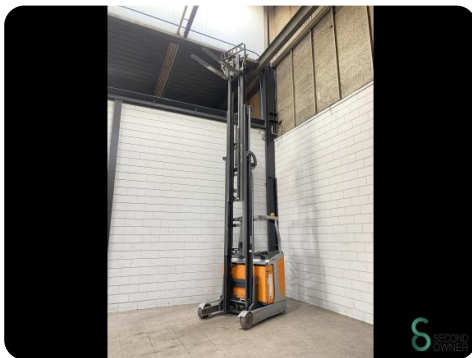

Reach truck - Still FM-X14

Reach truck - Still FM-X14

WKH6.366

Elektric

1400kg

3227

2019

Brand	Still
Model	FM-X14
Year	2019

Specifications

Drive	Elektric
Capacity	775Ah
Brand/Type	Still
Battery voltage	48V
Battery year of construction	2019
Inspection valid until	07.2025

Dimensions

Length	1900
Width	1270
Height	3700
Weight	4230