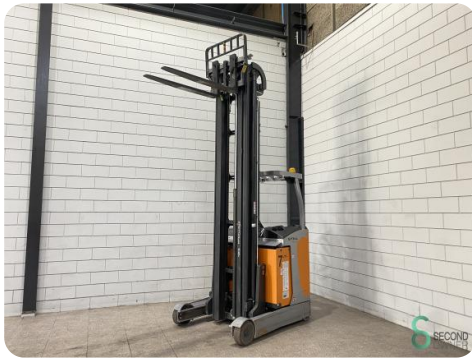

Reach truck - Still FM-X14

Reach truck - Still FM-X14

WKH6.366

Elektric

1400kg

3227

2019

Brand	Still
Model	FM-X14
Year	2019

Specifications

Drive	Elektric
Capacity	775Ah
Brand/Type	Still
Battery voltage	48V
Battery year of construction	2019
Inspection valid until	07.2025

Dimensions

Length	1900
Width	1270
Height	3700
Weight	4230