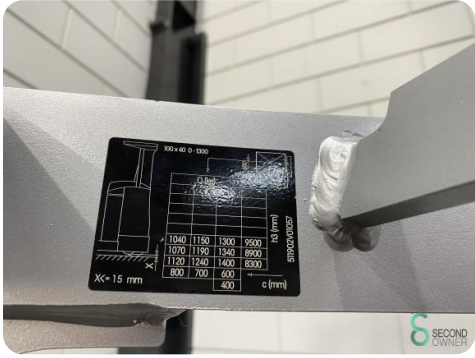

Reach truck - Still FM-X14

Reach truck - Still FM-X14

WKH6.366

Elektric

1400kg

3227

2019

Brand	Still
Model	FM-X14
Year	2019

Specifications

Drive	Elektric
Capacity	775Ah
Brand/Type	Still
Battery voltage	48V
Battery year of construction	2019
Inspection valid until	07.2025

Dimensions

Length	1900
Width	1270
Height	3700
Weight	4230