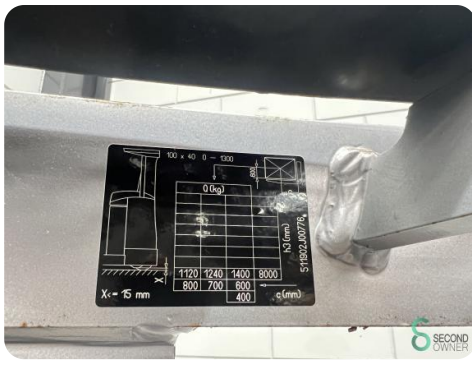

Reachtruck - Still FM-X14

Reachtruck - Still FM-X14

WKH6.654

1400kg

2018

4958

Brand	Still
Model	FM-X14
Year	2018

Specifications

Capacity	750Ah
Brand/Type	Still 5PzS775
Battery year of construction	2018
Free lift	2800mm
Maximum fork width	750mm
Overhead clearance	3200mm

Dimensions

Length	1750
Width	1300
Height	3200
Weight	3900

Havenweg 6
6603AS Wijchen