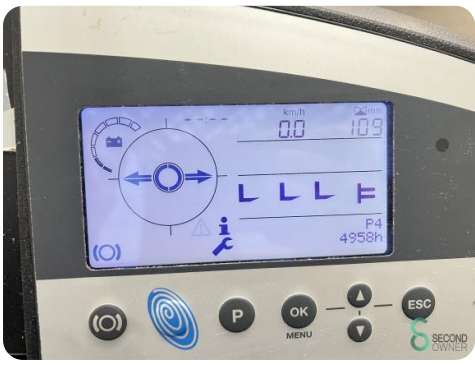

Capacity	750Ah
Brand/Type	Still 5PzS775
Battery year of construction	2018
Free lift	2800mm
Maximum fork width	750mm
Overhead clearance	3200mm

Dimensions

Length	1750
Width	1300
Height	3200
Weight	3900

Havenweg 6
6603AS Wijchen