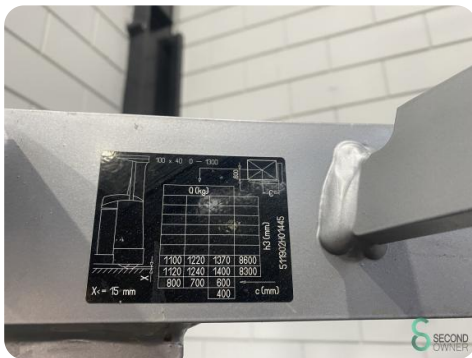

Model FM-X14

Year 2017

Specifications

Drive	Elektric
Capacity	775Ah
Brand/Type	Still
Battery year of construction	2017
Inspection valid until	12.2025
Free lift	3000mm

Dimensions

Length	1900
Width	1270
Height	3400
Weight	3250