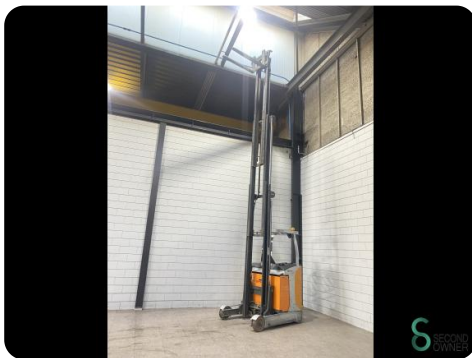

Reachtruck - Still FM-X14

Reachtruck - Still FM-X14

WKH6.766

1400kg

2017

9223

Elektric

Brand Still

Model FM-X14

Year 2017

Specifications

Drive	Elektric
Capacity	775Ah
Brand/Type	Still
Battery year of construction	2017
Inspection valid until	12.2025
Free lift	3000mm

Dimensions

Length	1900
Width	1270
Height	3400
Weight	3250