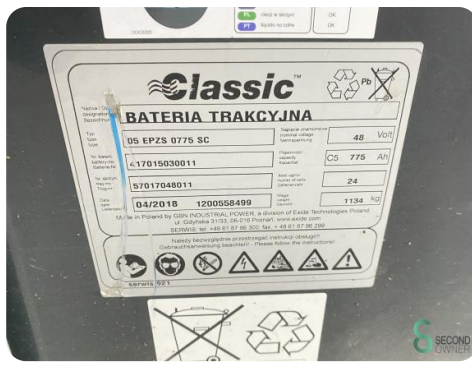

## Reach truck - Still FM-X14

## Reach truck - Still FM-X14

WKH.4176

Elektric

1400kg

12189

2017

<b>Brand</b>	Still
<b>Model</b>	FM-X14
<b>Year</b>	2017

### Specifications

<b>Drive</b>	Elektric
<b>Capacity</b>	775Ah
<b>Brand/Type</b>	Classic Bateria Trackcyjna 05 EPZS 0775 SC
<b>Battery voltage</b>	48V
<b>Battery year of construction</b>	2018
<b>Free lift</b>	3000mm

### Dimensions

<b>Length</b>	1900
<b>Width</b>	1270
<b>Height</b>	3500
<b>Weight</b>	4011

Havenweg 6  
6603AS Wijchen

T: +31 6 11462913  
E: Koen@secondowner.com  
W: <https://secondowner.com>