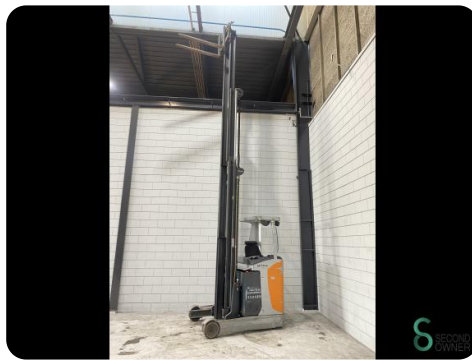

## Reach truck - Still FM-X14

WKH.4176

Elektric

1400kg

12189

2017

<b>Brand</b>	Still
<b>Model</b>	FM-X14
<b>Year</b>	2017

### Specifications

<b>Drive</b>	Elektric
<b>Capacity</b>	775Ah
<b>Brand/Type</b>	Classic Bateria Trackcyjna 05 EPZS 0775 SC
<b>Battery voltage</b>	48V
<b>Battery year of construction</b>	2018
<b>Free lift</b>	3000mm

### Dimensions

<b>Length</b>	1900
<b>Width</b>	1270
<b>Height</b>	3500
<b>Weight</b>	4011

Havenweg 6  
6603AS Wijchen

T: +31 6 11462913  
E: Koen@secondowner.com  
W: <https://secondowner.com>