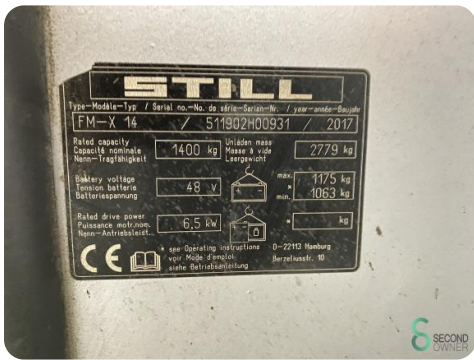

## Reach truck - Still FM-X14

WKH.4489

Elektric

1400kg

6779

2017

**Brand** Still

**Model** FM-X14

### Specifications

<b>Drive</b>	Elektric
<b>Capacity</b>	775Ah
<b>Brand/Type</b>	Triathlon 5 PzS 775
<b>Battery voltage</b>	48V
<b>Inspection valid until</b>	11-2024
<b>Free lift</b>	3010mm

### Dimensions

<b>Length</b>	1900
<b>Width</b>	1270
<b>Height</b>	3500
<b>Weight</b>	3954

Havenweg 6  
6603AS Wijchen

T: +31 6 11462913  
E: Koen@secondowner.com  
W: <https://secondowner.com>