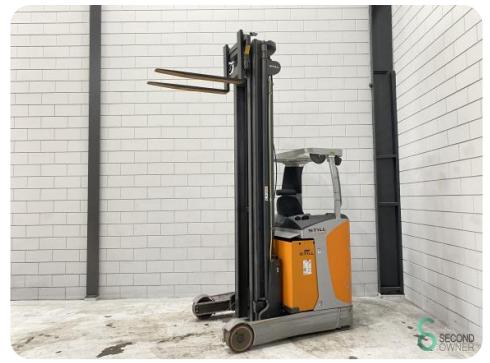

## Reach truck - Still FM-X14

## Reach truck - Still FM-X14

WKH.4489

Elektric

1400kg

6779

2017

**Brand** Still

**Model** FM-X14

### Specifications

<b>Drive</b>	Elektric
<b>Capacity</b>	775Ah
<b>Brand/Type</b>	Triathlon 5 PzS 775
<b>Battery voltage</b>	48V
<b>Inspection valid until</b>	11-2024
<b>Free lift</b>	3010mm

### Dimensions

<b>Length</b>	1900
<b>Width</b>	1270
<b>Height</b>	3500
<b>Weight</b>	3954

Havenweg 6  
6603AS Wijchen

T: +31 6 11462913  
E: Koen@secondowner.com  
W: <https://secondowner.com>