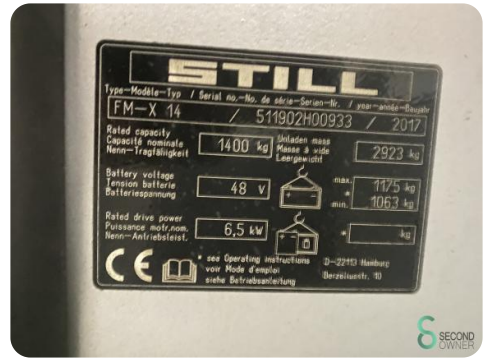

Model FM-X14

Year 2017

Specifications

Drive	Elektric
Capacity	775Ah
Brand/Type	Tabi
Battery voltage	48V
Battery year of construction	2018
Free lift	3000mm

Dimensions

Length	1900
Width	1270
Height	3500
Weight	4098