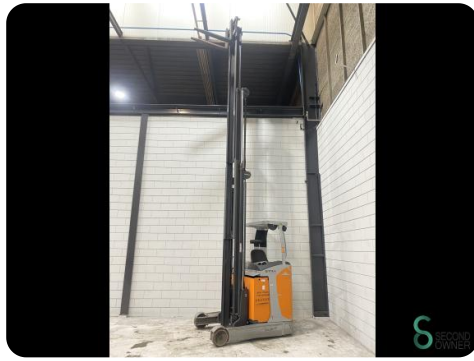

Reach truck - Still FM-X14

Reach truck - Still FM-X14

WKH.4177

Elektric

1400kg

12222

2017

Brand Still

Model FM-X14

Year 2017

Specifications

Drive	Elektric
Capacity	775Ah
Brand/Type	Tabi
Battery voltage	48V
Battery year of construction	2018
Free lift	3000mm

Dimensions

Length	1900
Width	1270
Height	3500
Weight	4098