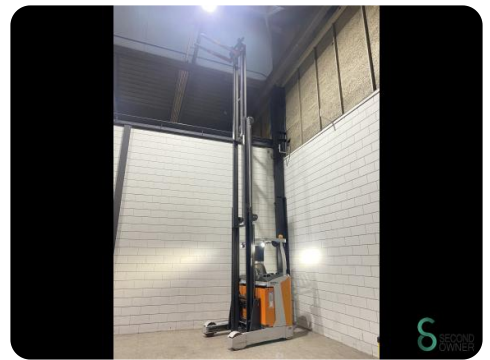

Model FM-X14

Year 2015

Specifications

Drive Elektric

Capacity 560Ah

Brand/Type Still

Battery voltage 48V

Battery year of construction 2015

Options Work lights, Joystick, Non-marking tires, Free-lift

Dimensions

Length 1900

Width 1270

Height 3000

Weight 3617

Havenweg 6
6603AS Wijchen

T: +31 6 11462913
E: Koen@secondowner.com
W: <https://secondowner.com>