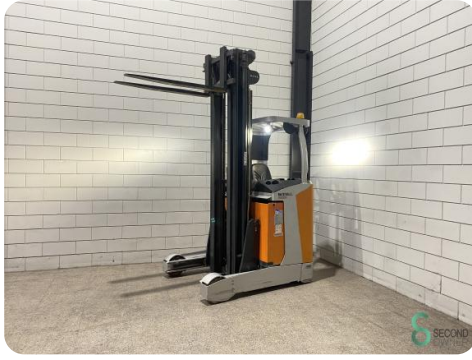

Reach truck - Still FM-X14

Reach truck - Still FM-X14

WKH.4874

Elektric

1400kg

7340

2015

Brand Still

Model FM-X14

Year 2015

Specifications

Drive Elektric

Capacity 560Ah

Brand/Type Still

Battery voltage 48V

Battery year of construction 2015

Options Work lights, Joystick, Non-marking tires, Free-lift

Dimensions

Length 1900

Width 1270

Height 3000

Weight 3617

Havenweg 6
6603AS Wijchen

T: +31 6 11462913
E: Koen@secondowner.com
W: <https://secondowner.com>