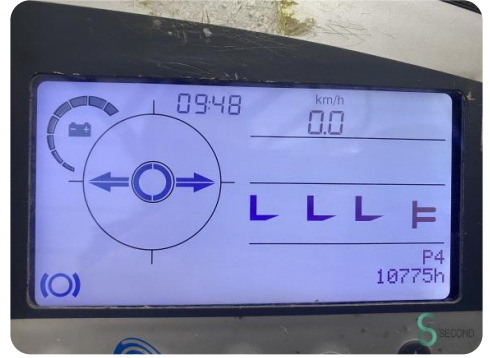

Model FM-X14

Year 2018

Specifications

Drive	Elektric
Battery voltage	48V
Overhead clearance	2700mm
Lifting capacity	1400kg
Lifting height	6500mm

Dimensions

Length	1900
Width	1270
Height	2700
Weight	4

Havenweg 6
6603AS Wijchen