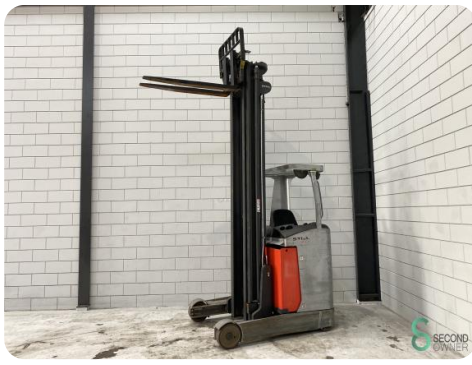

Reachtruck - Still FM-X14

Reachtruck - Still FM-X14

WKH.4252

1800kg

2017

19253

Elektric

Brand Still

Model FM-X14

Year 2017

Specifications

Drive	Elektric
Capacity	620Ah
Battery voltage	48V
Free lift	3200mm
Overhead clearance	3600mm
Fork length	1200mm

Dimensions

Length	1900
Width	1270
Height	3600
Weight	3766