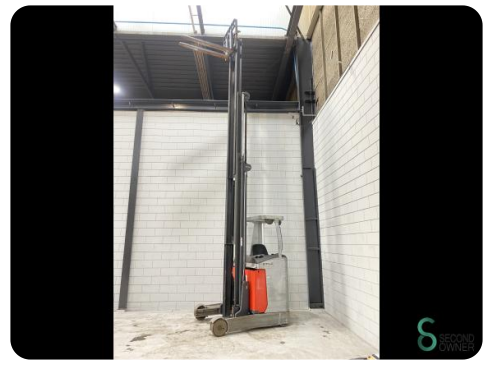

Reachtruck - Still FM-X14

Reachtruck - Still FM-X14

WKH.4252

1800kg

2017

19253

Elektric

Brand Still

Model FM-X14

Year 2017

Specifications

Drive	Elektric
Capacity	620Ah
Battery voltage	48V
Free lift	3200mm
Overhead clearance	3600mm
Fork length	1200mm

Dimensions

Length	1900
Width	1270
Height	3600
Weight	3766