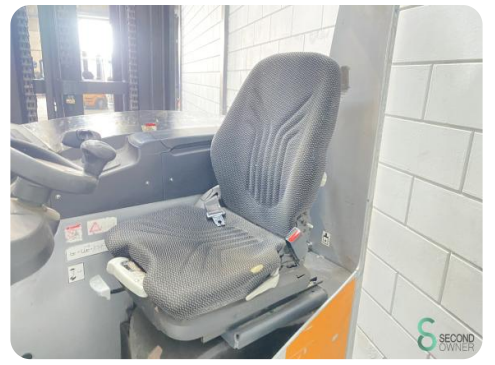

Model FM-X14

Year 2017

Specifications

Drive	Elektric
Capacity	620Ah
Battery voltage	48V
Free lift	3200mm
Overhead clearance	3600mm
Fork length	1200mm

Dimensions

Length	1900
Width	1270
Height	3600
Weight	3766