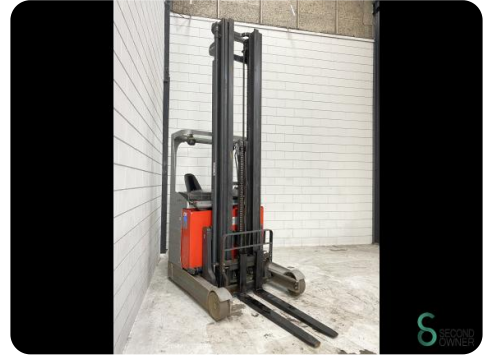

Model FM-X14

Year 2017

Specifications

Drive	Elektric
Capacity	620Ah
Battery voltage	48V
Free lift	3200mm
Overhead clearance	3600mm
Fork length	1200mm

Dimensions

Length	1900
Width	1270
Height	3600
Weight	3766