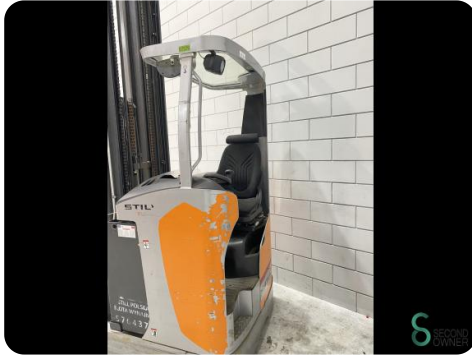

Reach truck - Still FM-X14

Reach truck - Still FM-X14

WKH.4178

Elektric

1400kg

8521

2017

Brand Still

Model FM-X14

Year 2017

Specifications

Drive	Elektric
Capacity	775Ah
Brand/Type	Hawker 48V 5 PZS 775
Battery voltage	48V
Battery year of construction	2019
Free lift	3050mm

Dimensions

Length	1900
Width	1270
Height	3500
Weight	4095