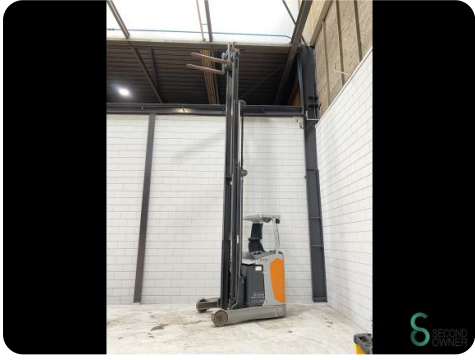

Reach truck - Still FM-X14

Reach truck - Still FM-X14

WKH.4178

Elektric

1400kg

8521

2017

Brand Still

Model FM-X14

Year 2017

Specifications

Drive	Elektric
Capacity	775Ah
Brand/Type	Hawker 48V 5 PZS 775
Battery voltage	48V
Battery year of construction	2019
Free lift	3050mm

Dimensions

Length	1900
Width	1270
Height	3500
Weight	4095