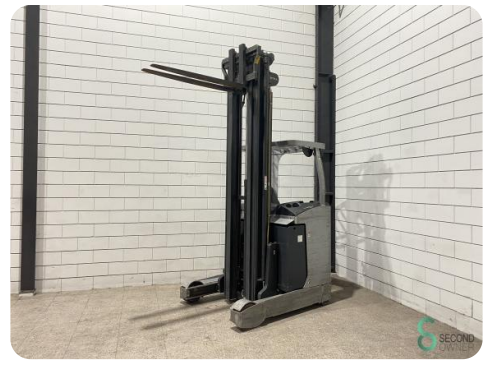

## Reach truck - Still FM-X14

WKH.4624

Elektric

1400kg

10231

2015

<b>Brand</b>	Still
<b>Model</b>	FM-X14
<b>Year</b>	2015

### Specifications

<b>Drive</b>	Elektric
<b>Battery voltage</b>	48V
<b>Options</b>	Free-lift
<b>Free lift</b>	2850mm
<b>Maximum fork width</b>	500mm
<b>Overhead clearance</b>	3300mm

### Dimensions

<b>Length</b>	1900
<b>Width</b>	1270
<b>Height</b>	3300
<b>Weight</b>	4002

Havenweg 6  
6603AS Wijchen

T: +31 6 11462913  
E: [Koen@secondowner.com](mailto:Koen@secondowner.com)  
W: <https://secondowner.com>