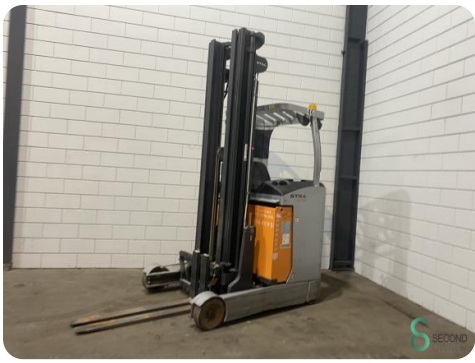

## Reach truck - Still FM-X14

## Reach truck - Still FM-X14

WKH.4069

Elektric

1400kg

6980

2019

**Brand** Still

**Model** FM-X14

### Specifications

**Drive** Elektric

**Capacity** 620Ah

**Brand/Type** Still

**Battery voltage** 48V

**Battery year of construction** 2019

**Free lift** 2000mm

### Dimensions

**Length** 1900

**Width** 1270

**Height** 2200

**Weight** 3592

Havenweg 6  
6603AS Wijchen

T: +31 6 11462913  
E: Koen@secondowner.com  
W: <https://secondowner.com>