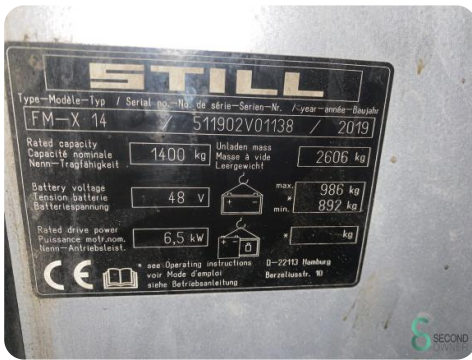

### Specifications

**Drive** Elektric

**Capacity** 620Ah

**Brand/Type** Still

**Battery voltage** 48V

**Battery year of construction** 2019

**Free lift** 2000mm

### Dimensions

**Length** 1900

**Width** 1270

**Height** 2200

**Weight** 3592

Havenweg 6  
6603AS Wijchen

T: +31 6 11462913  
E: Koen@secondowner.com  
W: <https://secondowner.com>