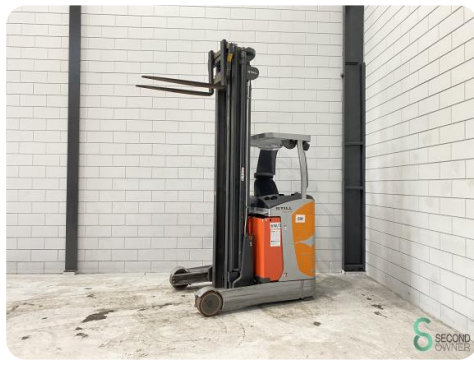

## Reach truck - Still FM-X14

## Reach truck - Still FM-X14

WKH.4490

Elektric

1400kg

7002

2018

<b>Brand</b>	Still
<b>Model</b>	FM-X14
<b>Year</b>	2018

### Specifications

<b>Drive</b>	Elektric
<b>Capacity</b>	620Ah
<b>Brand/Type</b>	Hoppecke 4 HPzS 620
<b>Battery voltage</b>	48V
<b>Battery year of construction</b>	2018
<b>Options</b>	Non-marking tires

### Dimensions

<b>Length</b>	1900
<b>Width</b>	1270
<b>Height</b>	3300
<b>Weight</b>	3778

Havenweg 6  
6603AS Wijchen

T: +31 6 11462913  
E: Koen@secondowner.com  
W: <https://secondowner.com>