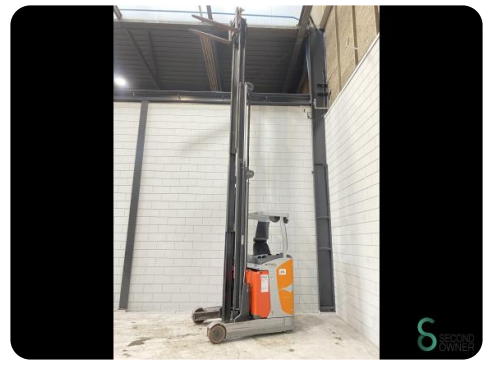

## Reach truck - Still FM-X14

WKH.4490

Elektric

1400kg

7002

2018

<b>Brand</b>	Still
<b>Model</b>	FM-X14
<b>Year</b>	2018

### Specifications

<b>Drive</b>	Elektric
<b>Capacity</b>	620Ah
<b>Brand/Type</b>	Hoppecke 4 HPzS 620
<b>Battery voltage</b>	48V
<b>Battery year of construction</b>	2018
<b>Options</b>	Non-marking tires

### Dimensions

<b>Length</b>	1900
<b>Width</b>	1270
<b>Height</b>	3300
<b>Weight</b>	3778

Havenweg 6  
6603AS Wijchen

T: +31 6 11462913  
E: Koen@secondowner.com  
W: <https://secondowner.com>