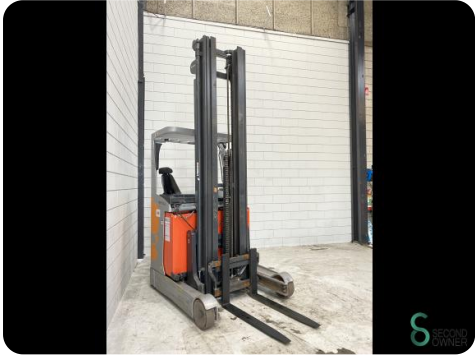

## Reach truck - Still FM-X14

## Reach truck - Still FM-X14

WKH.4490

Elektric

1400kg

7002

2018

<b>Brand</b>	Still
<b>Model</b>	FM-X14
<b>Year</b>	2018

### Specifications

<b>Drive</b>	Elektric
<b>Capacity</b>	620Ah
<b>Brand/Type</b>	Hoppecke 4 HPzS 620
<b>Battery voltage</b>	48V
<b>Battery year of construction</b>	2018
<b>Options</b>	Non-marking tires

### Dimensions

<b>Length</b>	1900
<b>Width</b>	1270
<b>Height</b>	3300
<b>Weight</b>	3778

Havenweg 6  
6603AS Wijchen

T: +31 6 11462913  
E: Koen@secondowner.com  
W: <https://secondowner.com>