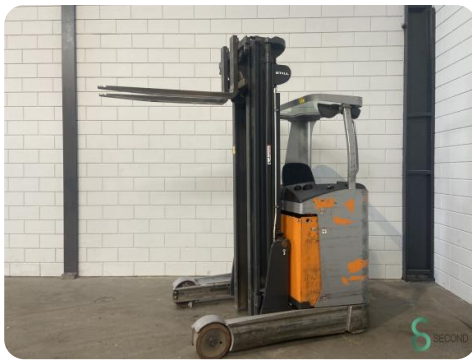

Reach truck - Still FM-X14

Reach truck - Still FM-X14

WKH.3855

Elektric

1400kg

7108

2018

Brand	Still
Model	FM-X14
Year	2018

Specifications

Drive	Elektric
Capacity	465Ah
Battery voltage	48V
Options	Free-lift
Free lift	2130mm
Overhead clearance	2700mm

Dimensions

Length	1800
Width	1270
Height	2700
Weight	3400

Havenweg 6
6603AS Wijchen