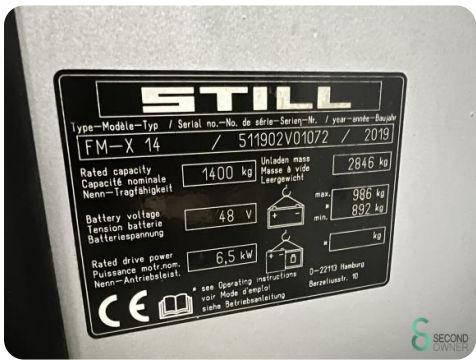

## Reachtruck - Still FM-X14

WKH5.781

1400kg

2019

10789

Elektric

**Brand** Still

**Model** FM-X14

### Specifications

<b>Drive</b>	Elektric
<b>Capacity</b>	620Ah
<b>Brand/Type</b>	Still 4PzS620
<b>Battery voltage</b>	48V
<b>Battery year of construction</b>	2019
<b>Options</b>	Free-lift, Joystick

### Dimensions

<b>Length</b>	1750
<b>Width</b>	1270
<b>Height</b>	3520
<b>Weight</b>	3800

Havenweg 6  
6603AS Wijchen

**T:** +31 6 11462913  
**E:** [Koen@secondowner.com](mailto:Koen@secondowner.com)  
**W:** <https://secondowner.com>