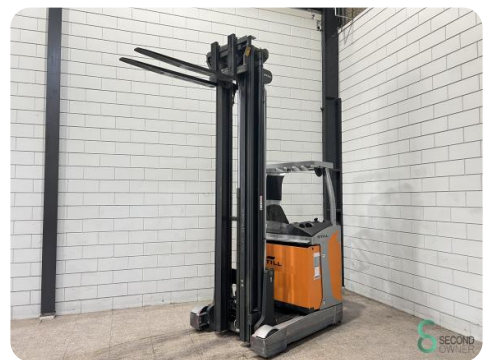

## Reachtruck - Still FM-X14

WKH5.781

1400kg

2019

10789

Elektric

**Brand** Still

**Model** FM-X14

### Dimensions

<b>Length</b>	1750
<b>Width</b>	1270
<b>Height</b>	3520
<b>Weight</b>	3800

Havenweg 6  
6603AS Wijchen

**T:** +31 6 11462913  
**E:** [Koen@secondowner.com](mailto:Koen@secondowner.com)  
**W:** <https://secondowner.com>