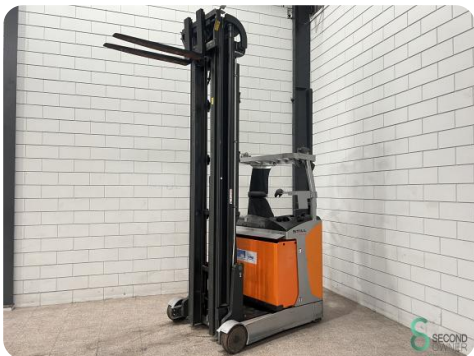

Reach truck - Still FM-X14

Reach truck - Still FM-X14

WKH5.877

Elektric

1400kg

4969

2018

Brand	Still
Model	FM-X14
Year	2018

Specifications

Drive	Elektric
Capacity	600Ah
Brand/Type	Sonnenschein Dryfit
Battery voltage	48V
Battery year of construction	2018
Options	Free-lift, Hoogtemeter

Dimensions

Length	1670
Width	1270
Height	3700
Weight	4250