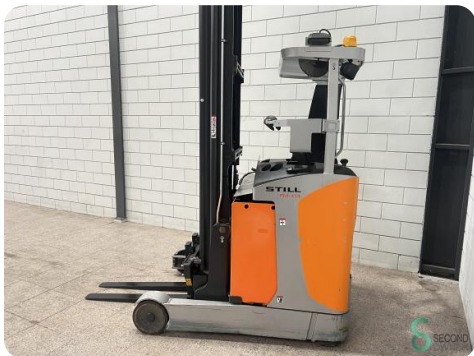

Reach truck - Still FM-X14

Reach truck - Still FM-X14

WKH5.877

Elektric

1400kg

4969

2018

Brand	Still
Model	FM-X14
Year	2018

Specifications

Drive	Elektric
Capacity	600Ah
Brand/Type	Sonnenschein Dryfit
Battery voltage	48V
Battery year of construction	2018
Options	Free-lift, Hoogtemeter

Dimensions

Length	1670
Width	1270
Height	3700
Weight	4250