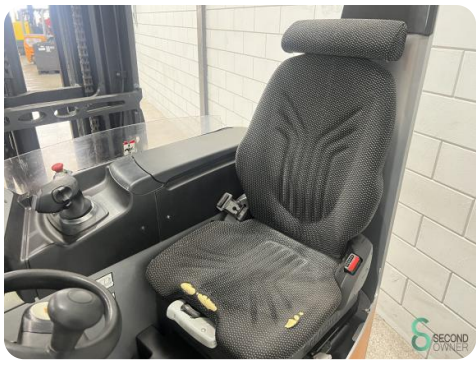

Havenweg 6
6603AS Wijchen

T: +31 6 11462913
E: Koen@secondowner.com
W: <https://secondowner.com>