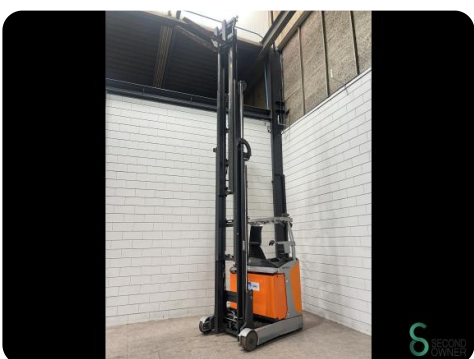

Reach truck - Still FM-X14

Reach truck - Still FM-X14

WKH5.877

Elektric

1400kg

4969

2018

Brand	Still
Model	FM-X14
Year	2018

Specifications

Drive	Elektric
Capacity	600Ah
Brand/Type	Sonnenschein Dryfit
Battery voltage	48V
Battery year of construction	2018
Options	Free-lift, Hoogtemeter

Dimensions

Length	1670
Width	1270
Height	3700
Weight	4250