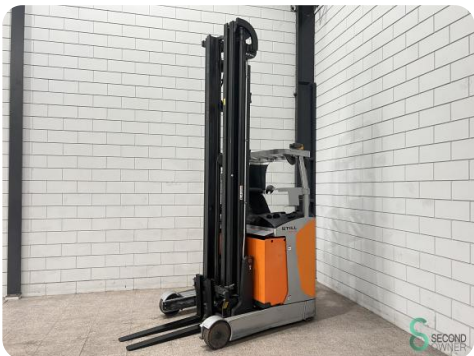

Reach truck - Still FM-X14

Reach truck - Still FM-X14

WKH5.877

Elektric

1400kg

4969

2018

Brand	Still
Model	FM-X14
Year	2018

Specifications

Drive	Elektric
Capacity	600Ah
Brand/Type	Sonnenschein Dryfit
Battery voltage	48V
Battery year of construction	2018
Options	Free-lift, Hoogtemeter

Dimensions

Length	1670
Width	1270
Height	3700
Weight	4250