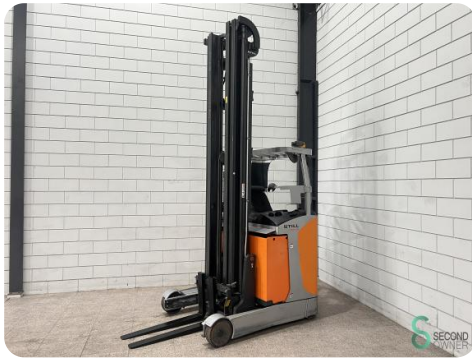

Reachtruck - Still FM-X14

Reachtruck - Still FM-X14

WKH5.877

9500mm

1400kg

2018

4969

Elektric

Brand Still

Model FM-X14

Year 2018

Specifications

Drive	Elektric
Capacity	600Ah
Brand/Type	Sonnenschein Dryfit
Battery voltage	48V
Battery year of construction	2018
Options	Free-lift, Hoogtemeter

Dimensions

Length	1670
Width	1270
Height	3700
Weight	4250

Havenweg 6
6603AS Wijchen

T: +31 6 11462913
E: Koen@secondowner.com
W: <https://secondowner.com>