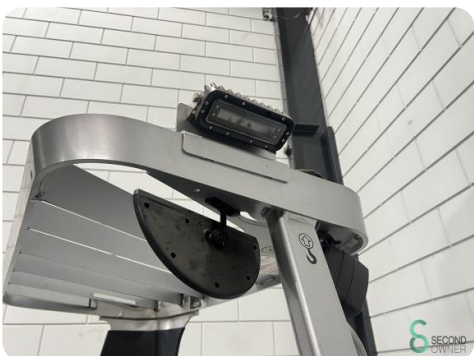

Reach truck - Still FM-X14

Reach truck - Still FM-X14

WKH5.877

Elektric

1400kg

4969

2018

Brand	Still
Model	FM-X14
Year	2018

Specifications

Drive	Elektric
Capacity	600Ah
Brand/Type	Sonnenschein Dryfit
Battery voltage	48V
Battery year of construction	2018
Options	Free-lift, Hoogtemeter

Dimensions

Length	1670
Width	1270
Height	3700
Weight	4250