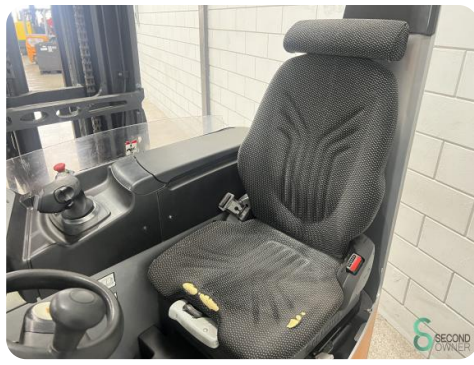

Reach truck - Still FM-X14

Reach truck - Still FM-X14

WKH5.877

Elektric

1400kg

4969

2018

Brand	Still
Model	FM-X14
Year	2018

Specifications

Drive	Elektric
Capacity	600Ah
Brand/Type	Sonnenschein Dryfit
Battery voltage	48V
Battery year of construction	2018
Options	Free-lift, Hoogtemeter

Dimensions

Length	1670
Width	1270
Height	3700
Weight	4250