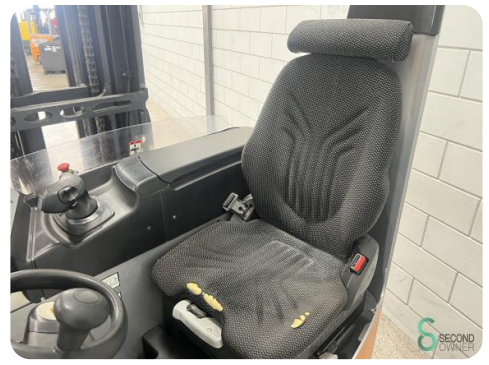

Havenweg 6
6603AS Wijchen

T: +31 6 11462913
E: Koen@secondowner.com
W: <https://secondowner.com>