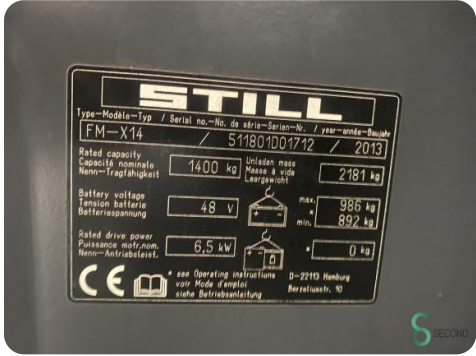

## Reachtruck - Still FM-X14

WKH.4428

1400kg

2013

6990

Elektric

**Brand** Still

**Model** FM-X14

### Specifications

<b>Drive</b>	Elektric
<b>Battery voltage</b>	48V
<b>Options</b>	Non-marking tires
<b>Free lift</b>	2300mm
<b>Overhead clearance</b>	2750mm
<b>Attachment</b>	Side-shift

### Dimensions

<b>Length</b>	1900
<b>Width</b>	1250
<b>Height</b>	2750
<b>Weight</b>	3167

Havenweg 6  
6603AS Wijchen

T: +31 6 11462913  
E: [Koen@secondowner.com](mailto:Koen@secondowner.com)  
W: <https://secondowner.com>