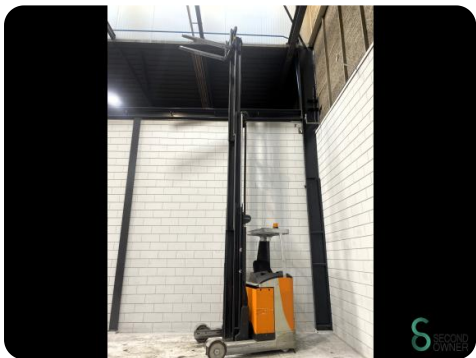

## Reachtruck - Still FM-X14

WKH.4428

1400kg

2013

6990

Elektric

**Brand** Still

**Model** FM-X14

### Specifications

<b>Drive</b>	Elektric
<b>Battery voltage</b>	48V
<b>Options</b>	Non-marking tires
<b>Free lift</b>	2300mm
<b>Overhead clearance</b>	2750mm
<b>Attachment</b>	Side-shift

### Dimensions

<b>Length</b>	1900
<b>Width</b>	1250
<b>Height</b>	2750
<b>Weight</b>	3167

Havenweg 6  
6603AS Wijchen

T: +31 6 11462913  
E: [Koen@secondowner.com](mailto:Koen@secondowner.com)  
W: <https://secondowner.com>