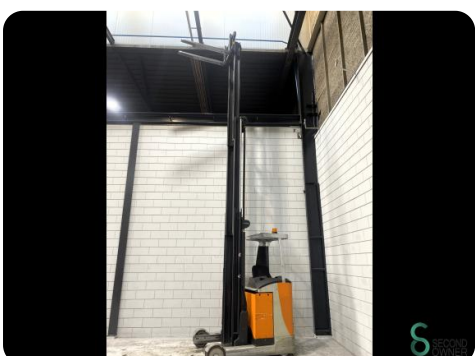

Reach truck - Still FM-X14

Reach truck - Still FM-X14

WKH.4428

Elektric

1400kg

6990

2013

Brand Still

Model FM-X14

Year 2013

Specifications

Drive	Elektric
Battery voltage	48V
Options	Non-marking tires
Free lift	2300mm
Overhead clearance	2750mm
Attachment	Side-shift

Dimensions

Length	1900
Width	1250
Height	2750
Weight	3167