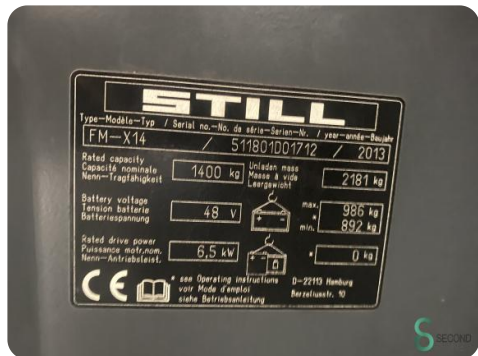

Model FM-X14

Year 2013

Specifications

Drive	Elektric
Battery voltage	48V
Options	Non-marking tires
Free lift	2300mm
Overhead clearance	2750mm
Attachment	Side-shift

Dimensions

Length	1900
Width	1250
Height	2750
Weight	3167