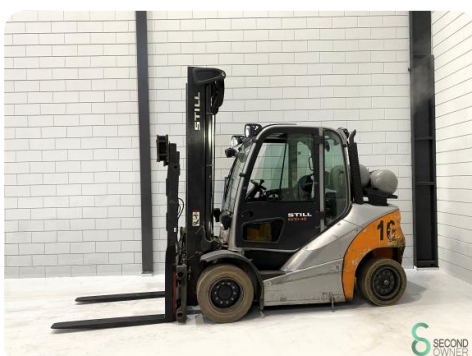

Reach truck - Still FM-X14

Reach truck - Still FM-X14

WKH.4428

Elektric

1400kg

6990

2013

Brand Still

Model FM-X14

Year 2013

Specifications

Drive	Elektric
Battery voltage	48V
Options	Non-marking tires
Free lift	2300mm
Overhead clearance	2750mm
Attachment	Side-shift

Dimensions

Length	1900
Width	1250
Height	2750
Weight	3167