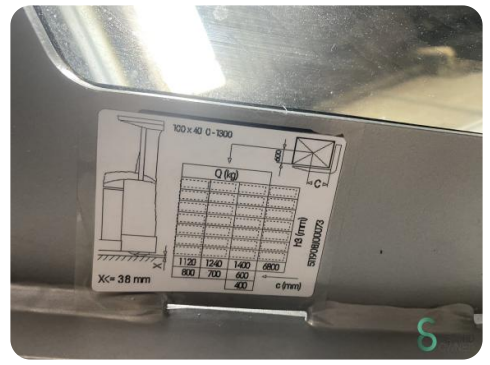

STILL		
PZS		
Typ	5 PZS 775	Nennspannung / Nennleistung
Typ	5 PZS 775	48 V
Bestell-Nr.	417015130071	Stromaufnahme / Leistung
Bestell-Nr.	417015130071	775 Ah
Typ	57017041071	Stromaufnahme / Leistung
Typ	57017041071	24
Bestell-Nr.	0100772478	Stromaufnahme / Leistung
Bestell-Nr.	0100772478	1135 kg
Typ	09/2018	Stromaufnahme / Leistung
Typ	09/2018	187

Made in Germany by GNB INDUSTRIAL POWER, a division of GNB Technologies GmbH, Im Thiergarten, 69264 Badstuber, www.gnb.com