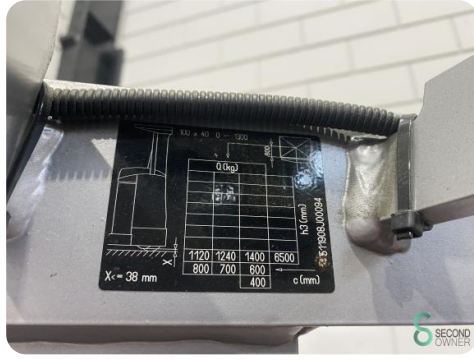

## Reachtruck - Still FM-X14N

WKH6.894

1400kg

2018

9473

**Brand** Still

**Model** FM-X14N

**Year** 2018

### Specifications

<b>Capacity</b>	620Ah
<b>Brand/Type</b>	Still
<b>Battery year of construction</b>	2018
<b>Free lift</b>	2200mm
<b>Maximum fork width</b>	600mm
<b>Overhead clearance</b>	2700mm

### Dimensions

<b>Length</b>	1900
<b>Width</b>	1140
<b>Height</b>	2700
<b>Weight</b>	3524

STILL	
STILL GmbH - BERGELIUSSTRASSE, 10 - D-22113 HAMBURG	
Model No.	48V 4PzS 620 STILL, 354
Serial No.	5378711
Year of Manufacture	2018
Rated Voltage	48 (V)
Rated Capacity	620 (Ah-C5)
Rated Power	0071163216/40
Weight	919 (kg)
Water Capacity	392018
Oil Capacity	149 (L)