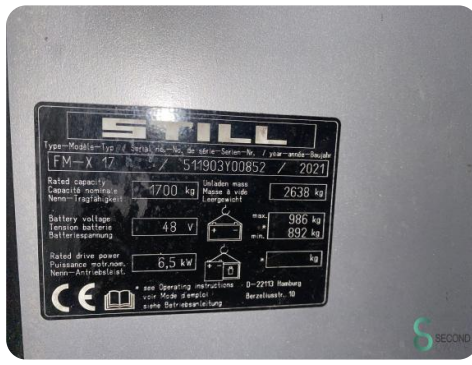

Reachtruck - Still FM-X17

Reachtruck - Still FM-X17

WKH6.765

1700kg

2021

10935

Elektric

Brand	Still
Model	FM-X17
Year	2021

Specifications

Drive	Elektric
Capacity	560Ah
Brand/Type	Hawker
Battery voltage	48V
Battery year of construction	2021
Inspection valid until	12.2025

Dimensions

Length	1900
Width	1270
Height	2700
Weight	3500