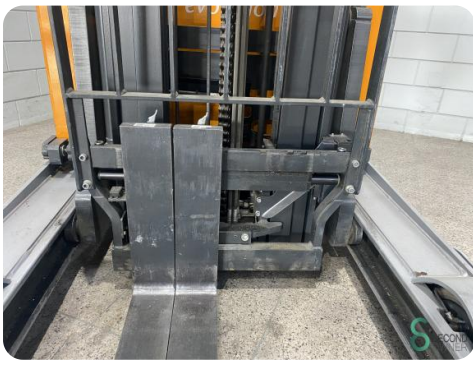

Reachtruck - Still FM-X17

Reachtruck - Still FM-X17

WKH6.765

1700kg

2021

10935

Elektric

Brand	Still
Model	FM-X17
Year	2021

Specifications

Drive	Elektric
Capacity	560Ah
Brand/Type	Hawker
Battery voltage	48V
Battery year of construction	2021
Inspection valid until	12.2025

Dimensions

Length	1900
Width	1270
Height	2700
Weight	3500