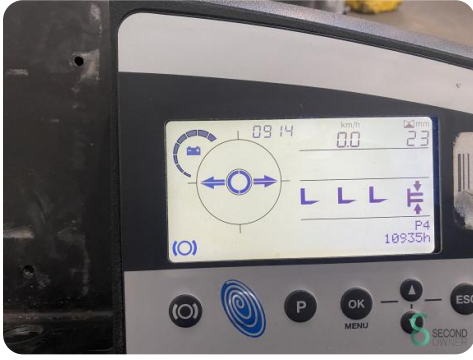

Reachtruck - Still FM-X17

Reachtruck - Still FM-X17

WKH6.765

1700kg

2021

10935

Elektric

Brand	Still
Model	FM-X17
Year	2021

Specifications

Drive	Elektric
Capacity	560Ah
Brand/Type	Hawker
Battery voltage	48V
Battery year of construction	2021
Inspection valid until	12.2025

Dimensions

Length	1900
Width	1270
Height	2700
Weight	3500