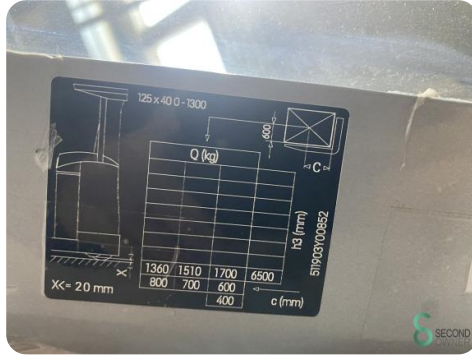

Reachtruck - Still FM-X17

Reachtruck - Still FM-X17

WKH6.765

1700kg

2021

10935

Elektric

Brand	Still
Model	FM-X17
Year	2021

Specifications

Drive	Elektric
Capacity	560Ah
Brand/Type	Hawker
Battery voltage	48V
Battery year of construction	2021
Inspection valid until	12.2025

Dimensions

Length	1900
Width	1270
Height	2700
Weight	3500