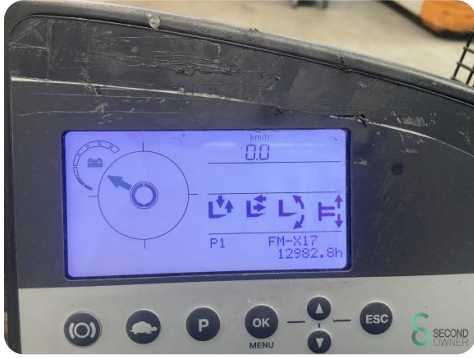

## Reach truck - Still FM-X17

WKH.3340

Elektric

1700kg

12982

2014

**Brand** Still

**Model** FM-X17

### Specifications

<b>Drive</b>	Elektric
<b>Capacity</b>	465Ah
<b>Brand/Type</b>	Tabi 3FP S465
<b>Battery voltage</b>	48V
<b>Options</b>	Joystick
<b>Free lift</b>	2300mm

### Dimensions

<b>Length</b>	1850
<b>Width</b>	1230
<b>Height</b>	2700
<b>Weight</b>	2793

Havenweg 6  
6603AS Wijchen

T: +31 6 11462913  
E: [Koen@secondowner.com](mailto:Koen@secondowner.com)  
W: <https://secondowner.com>