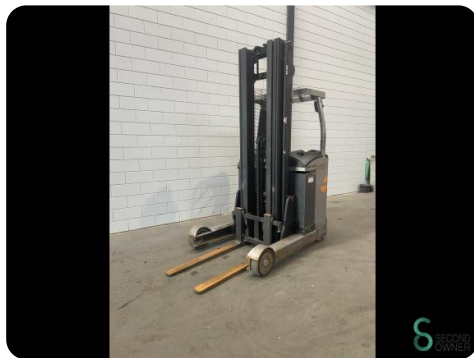

## Reach truck - Still FM-X17

## Reach truck - Still FM-X17

WKH.3340

Elektric

1700kg

12982

2014

**Brand** Still

**Model** FM-X17

### Specifications

<b>Drive</b>	Elektric
<b>Capacity</b>	465Ah
<b>Brand/Type</b>	Tabi 3FP S465
<b>Battery voltage</b>	48V
<b>Options</b>	Joystick
<b>Free lift</b>	2300mm

### Dimensions

<b>Length</b>	1850
<b>Width</b>	1230
<b>Height</b>	2700
<b>Weight</b>	2793

Havenweg 6  
6603AS Wijchen

T: +31 6 11462913  
E: [Koen@secondowner.com](mailto:Koen@secondowner.com)  
W: <https://secondowner.com>