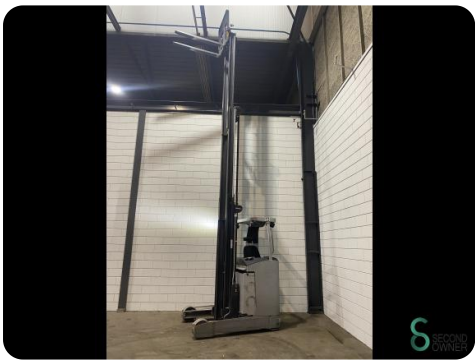

Reach truck - Still FM-X17

Reach truck - Still FM-X17

WKH.4139

Elektric

1700kg

11871

2018

Brand	Still
Model	FM-X17
Year	2018

Specifications

Drive	Elektric
Capacity	620Ah
Brand/Type	GNB 04 EPZS 0620 SC
Battery voltage	48V
Battery year of construction	2018
Free lift	1920mm

Dimensions

Length	1900
Width	1270
Height	2700
Weight	3652