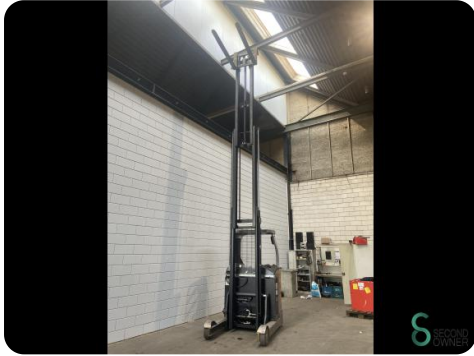

Reach truck - Still FM-X17

Reach truck - Still FM-X17

WKH.3341

Elektric

1700kg

11764

2014

Brand	Still
Model	FM-X17
Year	2014

Specifications

Drive	Elektric
Capacity	465Ah
Brand/Type	Welcome 24 3PZS 465 BO
Battery voltage	48V
Battery year of construction	2018
Options	Joystick, Doppelstock, Free-lift

Dimensions

Length	1850
Width	1250
Height	2670
Weight	2853