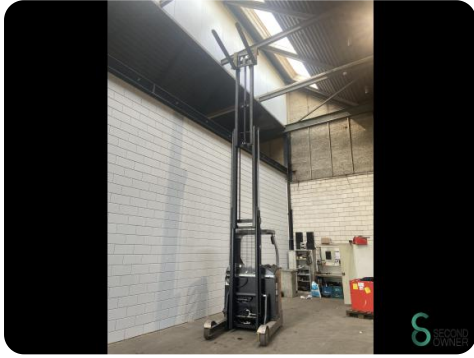

Reachtruck - Still FM-X17

Reachtruck - Still FM-X17

WKH.3341

1700kg

2014

11764

Elektric

Brand	Still
Model	FM-X17
Year	2014

Specifications

Drive	Elektric
Capacity	465Ah
Brand/Type	Welcome 24 3PZS 465 BO
Battery voltage	48V
Battery year of construction	2018
Options	Joystick, Doppelstock, Free- lift

Dimensions

Length	1850
Width	1250
Height	2670
Weight	2853