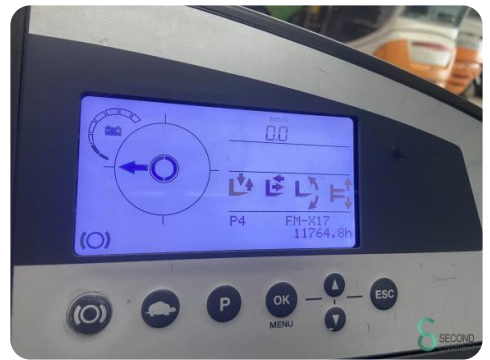

Reachtruck - Still FM-X17

Reachtruck - Still FM-X17

WKH.3341

1700kg

2014

11764

Elektric

Brand	Still
Model	FM-X17
Year	2014

Specifications

Drive	Elektric
Capacity	465Ah
Brand/Type	Welcome 24 3PZS 465 BO
Battery voltage	48V
Battery year of construction	2018
Options	Joystick, Doppelstock, Free- lift

Dimensions

Length	1850
Width	1250
Height	2670
Weight	2853