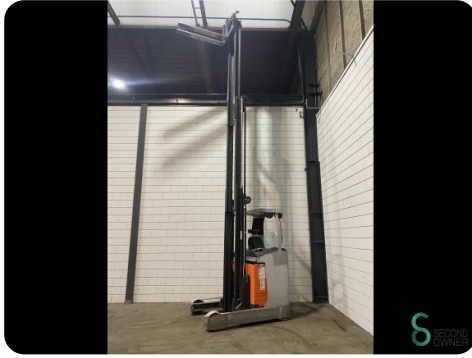

## Reachtruck - Still FM-X17

WKH.4071

1700kg

2018

11677

Elektric

**Brand** Still

**Model** FM-X17

### Specifications

<b>Drive</b>	Elektric
<b>Capacity</b>	620Ah
<b>Brand/Type</b>	Still
<b>Battery voltage</b>	48V
<b>Battery year of construction</b>	2022
<b>Free lift</b>	2000mm

### Dimensions

<b>Length</b>	1900
<b>Width</b>	1270
<b>Height</b>	2700
<b>Weight</b>	3635

Havenweg 6  
6603AS Wijchen

T: +31 6 11462913  
E: Koen@secondowner.com  
W: <https://secondowner.com>