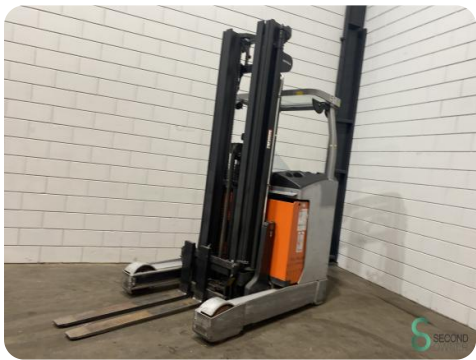

Havenweg 6
6603AS Wijchen

T: +31 6 11462913
E: Koen@secondowner.com
W: <https://secondowner.com>