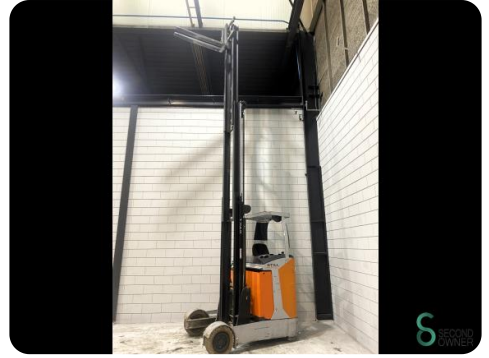

## Reach truck - Still FM-X17SE

WKH.4538

Elektric

1700kg

9356

2015

**Brand** Still

**Model** FM-X17SE

### Specifications

<b>Drive</b>	Elektric
<b>Battery voltage</b>	48V
<b>Options</b>	Non-marking tires
<b>Free lift</b>	2200mm
<b>Overhead clearance</b>	2680mm
<b>Attachment</b>	Side-shift

### Dimensions

<b>Length</b>	1900
<b>Width</b>	1400
<b>Height</b>	2680
<b>Weight</b>	3633

Havenweg 6  
6603AS Wijchen

T: +31 6 11462913  
E: Koen@secondowner.com  
W: <https://secondowner.com>