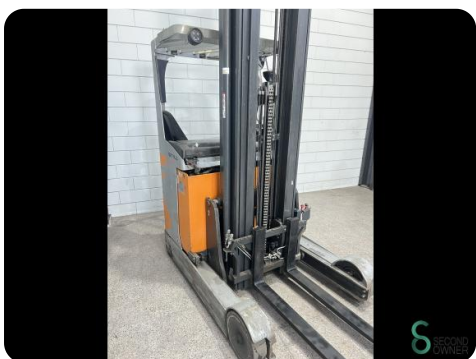

## Reachtruck - Still FM-X20

WKH.4375

7500mm

2000kg

2017

16712

Elektric

**Brand** Still

### Specifications

<b>Drive</b>	Elektric
<b>Capacity</b>	620Ah
<b>Battery voltage</b>	48V
<b>Battery year of construction</b>	2018
<b>Options</b>	Hoogtemeter, Joystick, Free-lift
<b>Free lift</b>	2670mm

### Dimensions

<b>Length</b>	1900
<b>Width</b>	1270
<b>Height</b>	3110
<b>Weight</b>	3600

Havenweg 6  
6603AS Wijchen

**T:** +31 6 11462913  
**E:** [Koen@secondowner.com](mailto:Koen@secondowner.com)  
**W:** <https://secondowner.com>