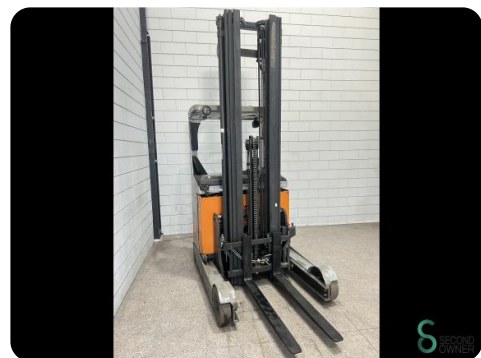

## Reachtruck - Still FM-X20

WKH.4375

7500mm

2000kg

2017

16712

Elektric

**Brand** Still

### Specifications

<b>Drive</b>	Elektric
<b>Capacity</b>	620Ah
<b>Battery voltage</b>	48V
<b>Battery year of construction</b>	2018
<b>Options</b>	Hoogtemeter, Joystick, Free-lift
<b>Free lift</b>	2670mm

### Dimensions

<b>Length</b>	1900
<b>Width</b>	1270
<b>Height</b>	3110
<b>Weight</b>	3600

Havenweg 6  
6603AS Wijchen

**T:** +31 6 11462913  
**E:** [Koen@secondowner.com](mailto:Koen@secondowner.com)  
**W:** <https://secondowner.com>