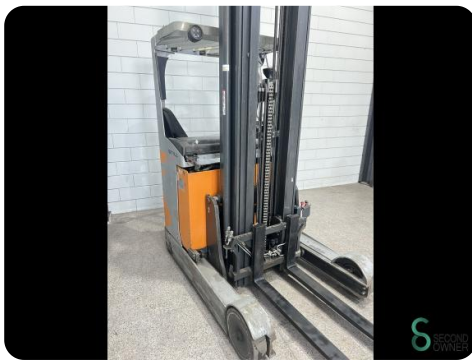

## Reach truck - Still FM-X20

WKH.4375

Elektric

2000kg

16712

2017

**Brand** Still

**Model** FM-X20

### Specifications

<b>Drive</b>	Elektric
<b>Capacity</b>	620Ah
<b>Battery voltage</b>	48V
<b>Battery year of construction</b>	2018
<b>Options</b>	Hoogtemeter, Joystick, Free-lift
<b>Free lift</b>	2670mm

### Dimensions

<b>Length</b>	1900
<b>Width</b>	1270
<b>Height</b>	3110
<b>Weight</b>	3600

**STILL**  
 STILL GmbH - BERKELIUSSTRASSE 19 - D-22115 HAINBURG  
 48V 4PzS 620 STILL 324  
 3213419 506592-R1  
 48 (V) 925 (kg)  
 620 (Ah-C5) 242018  
 0071156404/7.1 1.9 (L)

**STILL**  
 Type-Modell-Tag / Serial number / Date of manufacture / Year of construction  
 FM-X 20 / 511904H02478 / 2017  
 Rated capacity / Heijtelhoogte / Maximal height  
 2000 kg / 7255 mm  
 Battery voltage / Battery charging / max. max.  
 48 V / 6,5 h / 980 kg / 892 kg  
 Rated drive power / max. max. max.  
 0 / 0 / 0  
 CE / www.still.com / In-22113 Hamburg / Breda, The Netherlands