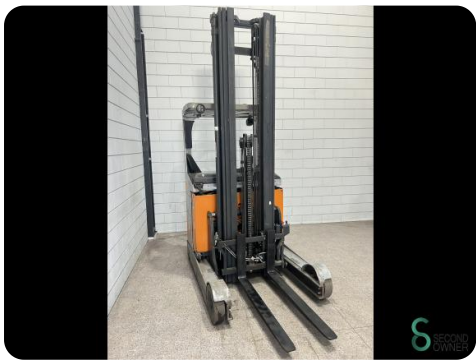

## Reach truck - Still FM-X20

WKH.4375

Elektric

2000kg

16712

2017

**Brand** Still

**Model** FM-X20

### Specifications

<b>Drive</b>	Elektric
<b>Capacity</b>	620Ah
<b>Battery voltage</b>	48V
<b>Battery year of construction</b>	2018
<b>Options</b>	Hoogtemeter, Joystick, Free-lift
<b>Free lift</b>	2670mm

### Dimensions

<b>Length</b>	1900
<b>Width</b>	1270
<b>Height</b>	3110
<b>Weight</b>	3600

**STILL**  
 STILL GmbH - BERKELIUSSTRASSE 19 - D-22115 HAINBURG  
 48V 4PzS 620 STILL 324  
 3213419 506592-R1  
 48 (V) 925 (kg)  
 620 (Ah-C5) 242018  
 0071156404/7.1 1.9 (L)

**STILL**  
 Type-Modell-Tag / Serial number / Date of manufacture / Year of construction  
 FM-X 20 / 511904H02478 / 2017  
 Rated capacity / Heijtelhoogte / Maximal height  
 2000 kg / 7255 mm  
 Battery voltage / Battery charging / max. max.  
 48 V / 6,5 h / 980 kg / 892 kg  
 Rated drive power / max. max. max.  
 0 / 0 / 0  
 CE / www.still.com / In-22113 Hamburg / Breda, The Netherlands