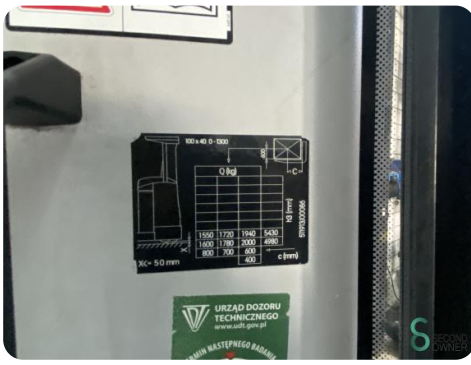

Reach truck - Still FM-X20SE

Reach truck - Still FM-X20SE

WKH6.217

Elektric

2000kg

1723

2018

Brand	Still
Model	FM-X20SE
Year	2018

Specifications

Drive	Elektric
Capacity	700Ah
Brand/Type	Hawker
Battery voltage	48V
Battery year of construction	2018
Options	Free-lift, Full cabin, Verwarming

Dimensions

Length	2100
Width	1470
Height	2450
Weight	4067