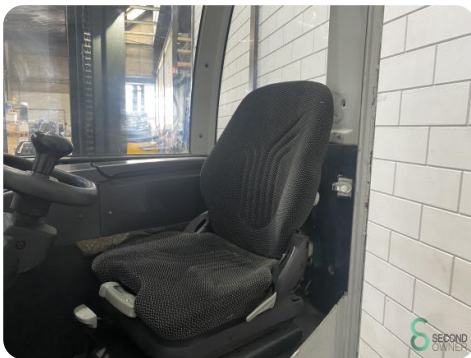

Reach truck - Still FM-X20SE

Reach truck - Still FM-X20SE

WKH6.221

Elektric

2000kg

3671

2019

Brand	Still
Model	FM-X20SE
Year	2019

Specifications

Drive	Elektric
Capacity	700Ah
Brand/Type	Hawker
Battery voltage	48V
Battery year of construction	2019
Inspection valid until	03.2025

Dimensions

Length	2050
Width	1460
Height	2450
Weight	4278