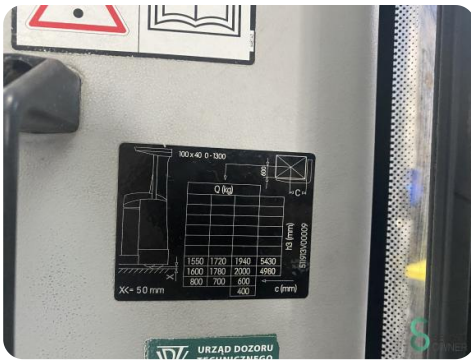

Reach truck - Still FM-X20SE

Reach truck - Still FM-X20SE

WKH6.221

Elektric

2000kg

3671

2019

Brand	Still
Model	FM-X20SE
Year	2019

Specifications

Drive	Elektric
Capacity	700Ah
Brand/Type	Hawker
Battery voltage	48V
Battery year of construction	2019
Inspection valid until	03.2025

Dimensions

Length	2050
Width	1460
Height	2450
Weight	4278