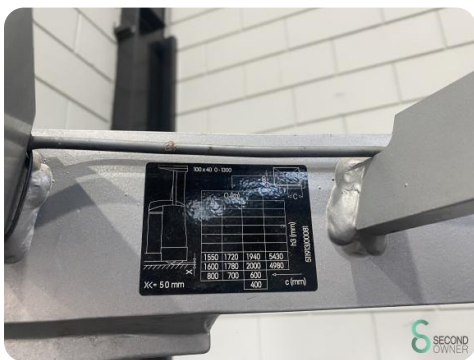

Brand Still

Model FM-X20SE

Year 2018

Specifications

Drive	Elektric
Capacity	700Ah
Brand/Type	Hawker
Battery voltage	48V
Battery year of construction	2018
Options	Free-lift, Work lights

Dimensions

Length	2150
Width	1460
Height	2450
Weight	3924