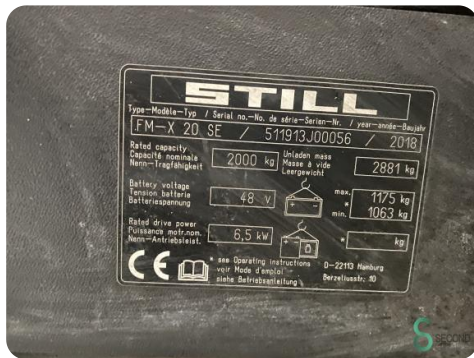

Reach truck - Still FM-X20SE

Reach truck - Still FM-X20SE

WKH.4399

Elektric

2000kg

2932

2018

Brand	Still
Model	FM-X20SE
Year	2018

Specifications

Drive	Elektric
Battery voltage	48V
Inspection valid until	12-24
Free lift	1800mm
Overhead clearance	2450mm
Fork length	1450mm

Dimensions

Length	2100
Width	1150
Height	2450
Weight	4056

Havenweg 6
6603AS Wijchen