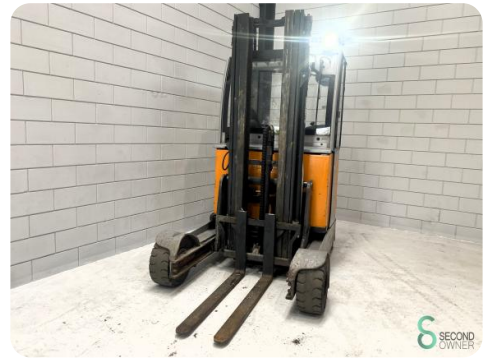

Reach truck - Still FM-X20SE

Reach truck - Still FM-X20SE

WKH.4399

Elektric

2000kg

2932

2018

Brand	Still
Model	FM-X20SE
Year	2018

Specifications

Drive	Elektric
Battery voltage	48V
Inspection valid until	12-24
Free lift	1800mm
Overhead clearance	2450mm
Fork length	1450mm

Dimensions

Length	2100
Width	1150
Height	2450
Weight	4056

Havenweg 6
6603AS Wijchen