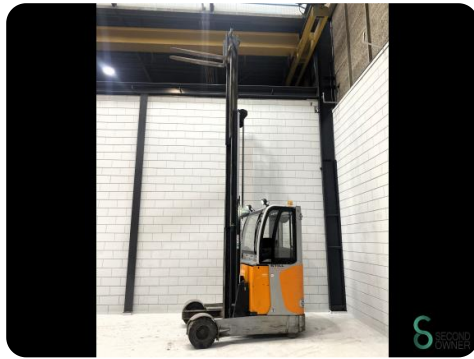

Reach truck - Still FM-X20SE

Reach truck - Still FM-X20SE

WKH.4399

Elektric

2000kg

2932

2018

Brand	Still
Model	FM-X20SE
Year	2018

Specifications

Drive	Elektric
Battery voltage	48V
Inspection valid until	12-24
Free lift	1800mm
Overhead clearance	2450mm
Fork length	1450mm

Dimensions

Length	2100
Width	1150
Height	2450
Weight	4056

Havenweg 6
6603AS Wijchen