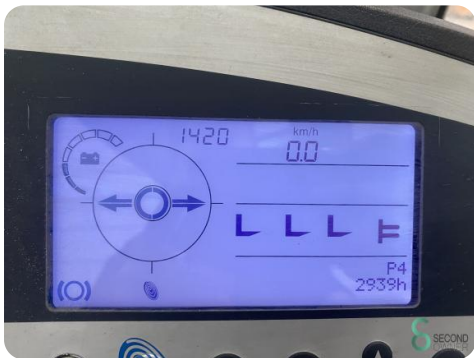

Reach truck - Still FM-X20SE

Reach truck - Still FM-X20SE

WKH.4399

Elektric

2000kg

2932

2018

Brand	Still
Model	FM-X20SE
Year	2018

Specifications

Drive	Elektric
Battery voltage	48V
Inspection valid until	12-24
Free lift	1800mm
Overhead clearance	2450mm
Fork length	1450mm

Dimensions

Length	2100
Width	1150
Height	2450
Weight	4056

Havenweg 6
6603AS Wijchen