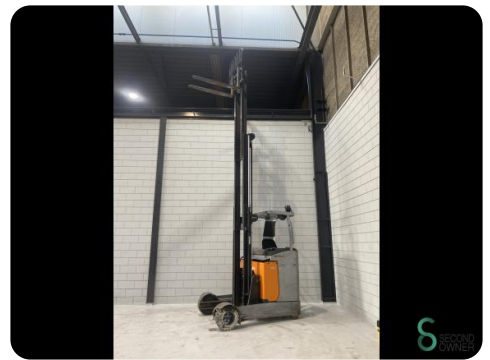

Model FM-X20SE

Year 2018

Specifications

Drive	Elektric
Capacity	700Ah
Brand/Type	Hawker 48V 5 PZV 700
Battery voltage	48V
Battery year of construction	2021
Free lift	1750mm

Dimensions

Length	2000
Width	1460
Height	2450
Weight	3920