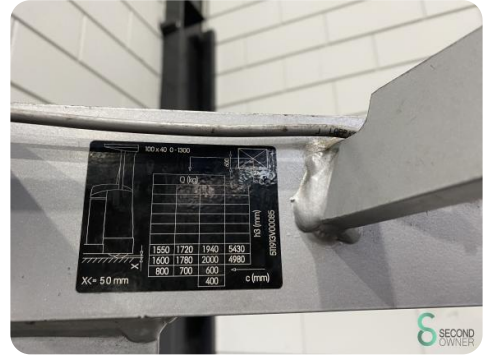

Reach truck - Still FM-X20SE

Reach truck - Still FM-X20SE

WKH5.880

Elektric

2000kg

4199

2019

Brand	Still
Model	FM-X20SE
Year	2019

Specifications

Drive	Elektric
Capacity	700Ah
Brand/Type	Hawker
Battery voltage	48V
Battery year of construction	2019
Options	Free-lift

Dimensions

Length	2050
Width	1460
Height	2470
Weight	3932

Havenweg 6
6603AS Wijchen