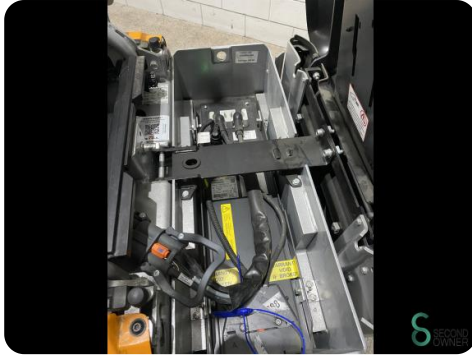

Tugger - Still LTX50

Tugger - Still LTX50

WKH5.996

Elektric

9913

2021

Brand	Still
Model	LTX50
Year	2021

Specifications

Drive	Elektric
Capacity	410Ah
Brand/Type	Li-Ion
Battery voltage	24V
Battery year of construction	2021
Inspection valid until	08.2025

Dimensions

Length	1700
Width	800
Height	2100
Weight	1587

Havenweg 6
6603AS Wijchen