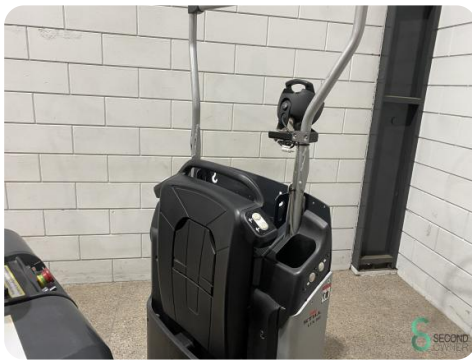

Tugger - Still LTX50

Tugger - Still LTX50

WKH5.996

Elektric

9913

2021

Brand	Still
Model	LTX50
Year	2021

Specifications

Drive	Elektric
Capacity	410Ah
Brand/Type	Li-Ion
Battery voltage	24V
Battery year of construction	2021
Inspection valid until	08.2025

Dimensions

Length	1700
Width	800
Height	2100
Weight	1587

Havenweg 6
6603AS Wijchen