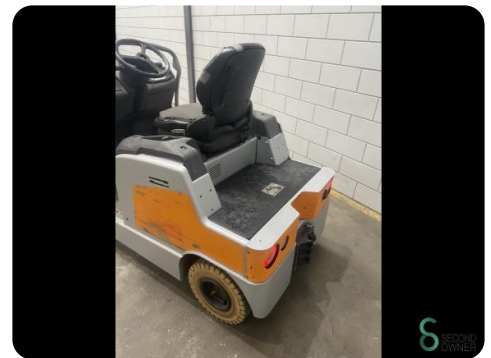

Tugger - Still LTX70

Tugger - Still LTX70

WKH.3631

Elektric

5470

2016

Brand	Still
Model	LTX70
Year	2016

Specifications

Drive	Elektric
Battery voltage	48V
Options	Non-marking tires, Work lights
Number of wheels	3 Wheels
Towing capacity	7000kg

Dimensions

Length	1700
Width	1000
Height	1450
Weight	1330

Havenweg 6
6603AS Wijchen