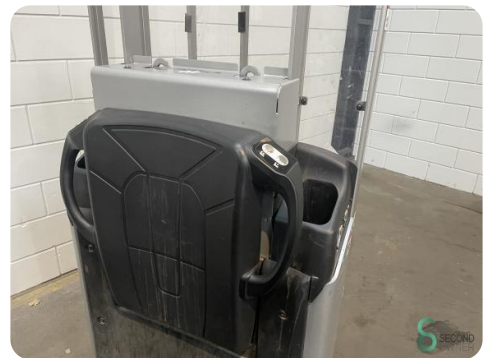

Year 2018

Specifications

Drive Elektric

Capacity 465Ah

Battery voltage 24V

Battery year of construction 2018

Overhead clearance 1650mm

Fork length 1600mm

Dimensions

Length 2800

Width 800

Height 1650

Weight 1355

Havenweg 6
6603AS Wijchen

T: +31 6 11462913
E: Koen@secondowner.com
W: <https://secondowner.com>