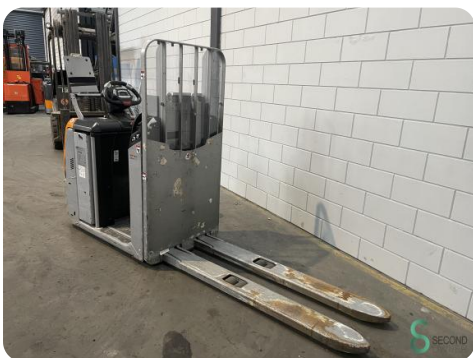

Stacker - Still OPX-L12

Stacker - Still OPX-L12

WKH.3931

Elektric

2234

2018

Brand Still

Model OPX-L12

Year 2018

Specifications

Drive Elektric

Capacity 465Ah

Battery voltage 24V

Battery year of construction 2018

Overhead clearance 1650mm

Fork length 1600mm

Dimensions

Length 2800

Width 800

Height 1650

Weight 1355

Havenweg 6
6603AS Wijchen

T: +31 6 11462913
E: Koen@secondowner.com
W: <https://secondowner.com>