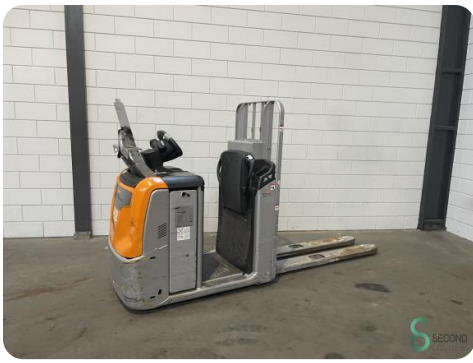

Stacker - Still OPX-L12

Stacker - Still OPX-L12

WKH.3931

Elektric

2234

2018

Brand Still

Model OPX-L12

Year 2018

Specifications

Drive Elektric

Capacity 465Ah

Battery voltage 24V

Battery year of construction 2018

Overhead clearance 1650mm

Fork length 1600mm

Dimensions

Length 2800

Width 800

Height 1650

Weight 1355

Havenweg 6
6603AS Wijchen

T: +31 6 11462913
E: Koen@secondowner.com
W: <https://secondowner.com>