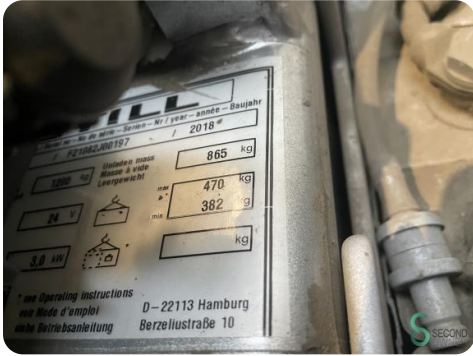

Year 2018

Specifications

Drive Elektric

Capacity 465Ah

Battery voltage 24V

Battery year of construction 2018

Overhead clearance 1650mm

Fork length 1600mm

Dimensions

Length 2800

Width 800

Height 1650

Weight 1355

Havenweg 6
6603AS Wijchen

T: +31 6 11462913
E: Koen@secondowner.com
W: <https://secondowner.com>