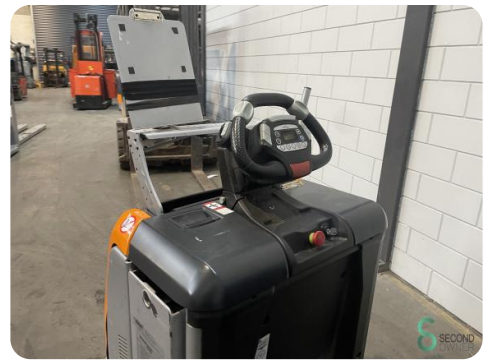

Stacker - Still OPX-L12

Stacker - Still OPX-L12

WKH.3931

Elektric

2234

2018

Brand Still

Model OPX-L12

Year 2018

Specifications

Drive Elektric

Capacity 465Ah

Battery voltage 24V

Battery year of construction 2018

Overhead clearance 1650mm

Fork length 1600mm

Dimensions

Length 2800

Width 800

Height 1650

Weight 1355

Havenweg 6
6603AS Wijchen

T: +31 6 11462913
E: Koen@secondowner.com
W: <https://secondowner.com>