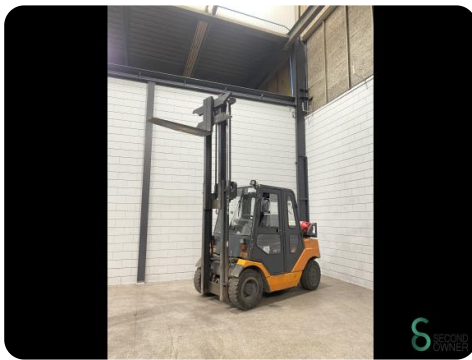

Forklift - Still R 70-45 T

Forklift - Still R 70-45 T

WKH5.889

LPG

3320mm

4500kg

21248

2007

Brand	Still
Model	R 70-45 T
Year	2007

Specifications

Drive	LPG
Inspection valid until	09.2025
Options	Work lights, Verwarming, Full cabin
Maximum fork width	1100mm
Overhead clearance	2400mm
Attachment	3rd+4th valve to fork carriage

Dimensions

Length	3050
Width	1400
Height	2400
Weight	6540

Havenweg 6
6603AS Wijchen

T: +31 6 11462913
E: Koen@secondowner.com
W: https://secondowner.com