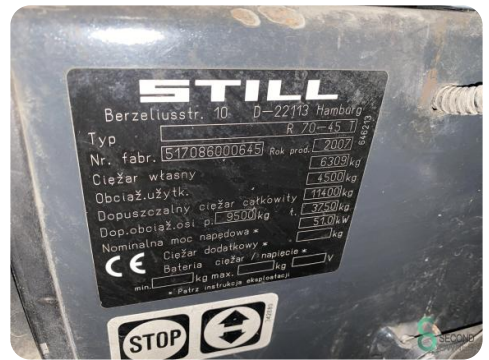

Forklift - Still R 70-45 T

Forklift - Still R 70-45 T

WKH5.889

LPG

3320mm

4500kg

21248

2007

Brand	Still
Model	R 70-45 T
Year	2007

Specifications

Drive	LPG
Inspection valid until	09.2025
Options	Work lights, Verwarming, Full cabin
Maximum fork width	1100mm
Overhead clearance	2400mm
Attachment	3rd+4th valve to fork carriage

Dimensions

Length	3050
Width	1400
Height	2400
Weight	6540

Havenweg 6
6603AS Wijchen

T: +31 6 11462913
E: Koen@secondowner.com
W: https://secondowner.com