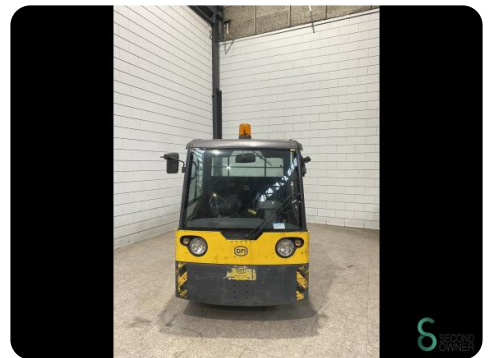

Tugger - Still R08-02

Tugger - Still R08-02

WKH5.560

3358

2010

Brand Still

Model R08-02

Year 2010

Specifications

Options	Work lights, Full cabin, Verwarming
Number of wheels	4 Wheels
Towing capacity	12000kg

Dimensions

Length	4000
Width	1400
Height	1800
Weight	3271

Havenweg 6
6603AS Wijchen

T: +31 6 11462913
E: Koen@secondowner.com
W: <https://secondowner.com>