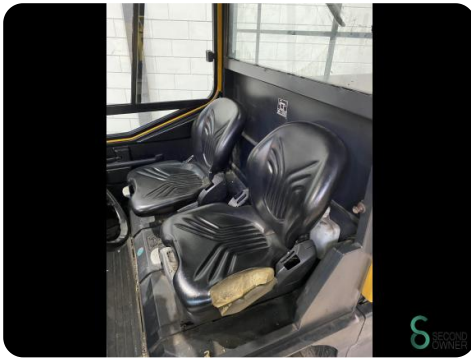

Tugger - Still R08-02

Tugger - Still R08-02

WKH5.560

3358

2010

Brand Still

Model R08-02

Year 2010

Specifications

Options	Work lights, Full cabin, Verwarming
Number of wheels	4 Wheels
Towing capacity	12000kg

Dimensions

Length	4000
Width	1400
Height	1800
Weight	3271

Havenweg 6
6603AS Wijchen

T: +31 6 11462913
E: Koen@secondowner.com
W: <https://secondowner.com>