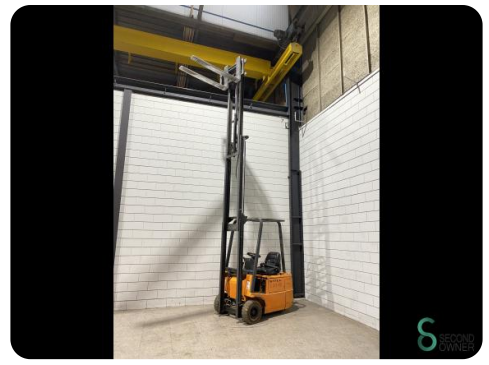

Brand Still

Model R50-15

Year 1999

Specifications

Drive	Elektric
Options	Free-lift
Free lift	1770mm
Overhead clearance	2230mm
Attachment	Side-shift
Fork length	1200mm

Dimensions

Length	2000
Width	1100
Height	2230
Weight	4260