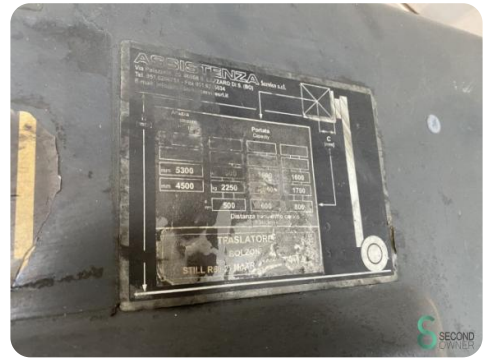

Forklift - Still R60-25

Forklift - Still R60-25

WKH.2340

Elektric

4620mm

2500kg

28089

1991

Brand Still

Model R60-25

Year 1991

Specifications

Drive	Elektric
Capacity	620Ah
Battery voltage	80V
Overhead clearance	2860mm
Attachment	Side-shift
Fork length	1200mm

Dimensions

Length	2400
Width	1300
Height	2860
Weight	4399