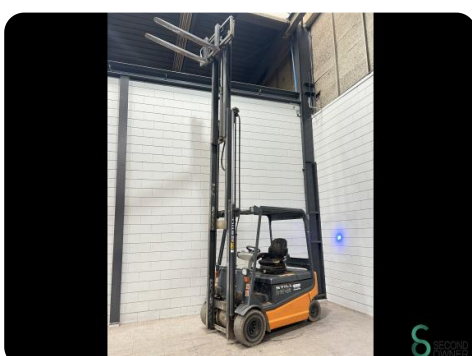

Forklift - Still R60-25

Forklift - Still R60-25

WKH5.663

Elektric

5300mm

2500kg

9454

2003

Brand Still

Model R60-25

Year 2003

Specifications

Drive	Elektric
Capacity	775Ah
Brand/Type	Hawker 5PZM775
Battery voltage	80V
Battery year of construction	2013
Options	Joystick, Work lights, Free-lift

Dimensions

Length	2400
Width	1250
Height	2340
Weight	4900

Havenweg 6
6603AS Wijchen

T: +31 6 11462913
E: Koen@secondowner.com
W: <https://secondowner.com>