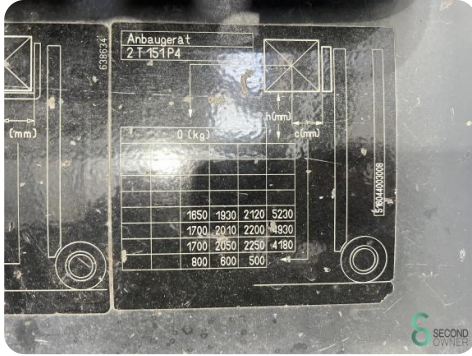

Brand Still

Model R60-25

Year 2003

Specifications

Drive	Elektric
Capacity	775Ah
Brand/Type	Hawker 5PZM775
Battery voltage	80V
Battery year of construction	2013
Options	Joystick, Work lights, Free-lift

Dimensions

Length	2400
Width	1250
Height	2340
Weight	4900

Havenweg 6
6603AS Wijchen

T: +31 6 11462913
E: Koen@secondowner.com
W: <https://secondowner.com>