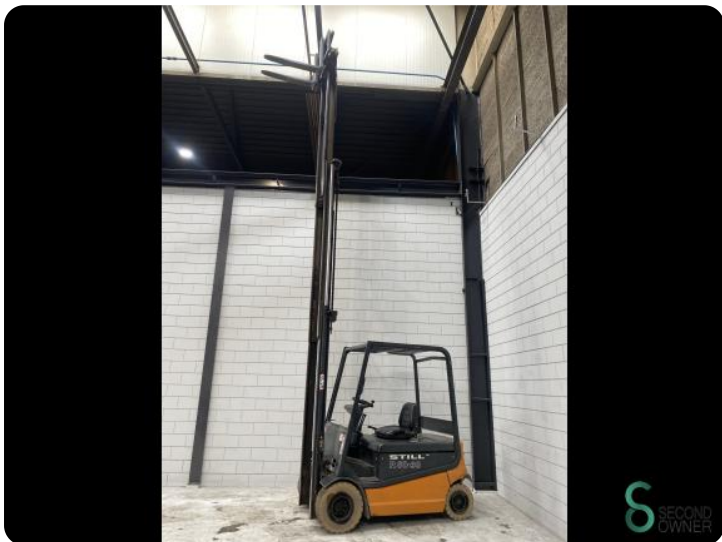

Forklift - Still R60-30

Forklift - Still R60-30

WKH.4531

Elektric

6600mm

3000kg

6809

1998

Brand Still

Model R60-30

Year 1998

Specifications

Drive	Elektric
Capacity	775Ah
Battery voltage	80V
Battery year of construction	2014
Options	Non-marking tires
Free lift	2250mm

Dimensions

Length	2400
Width	1250
Height	
Weight	4637