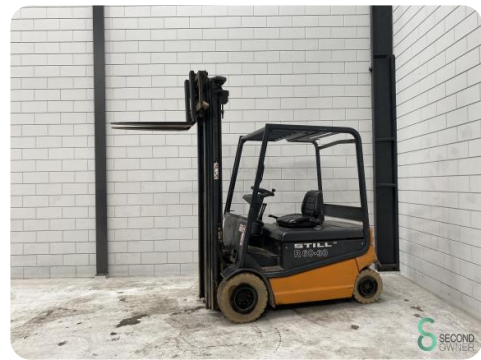

Forklift - Still R60-30

Forklift - Still R60-30

WKH.4531

Elektric

6600mm

3000kg

6809

1998

Brand Still

Model R60-30

Year 1998

Specifications

Drive	Elektric
Capacity	775Ah
Battery voltage	80V
Battery year of construction	2014
Options	Non-marking tires
Free lift	2250mm

Dimensions

Length	2400
Width	1250
Height	
Weight	4637