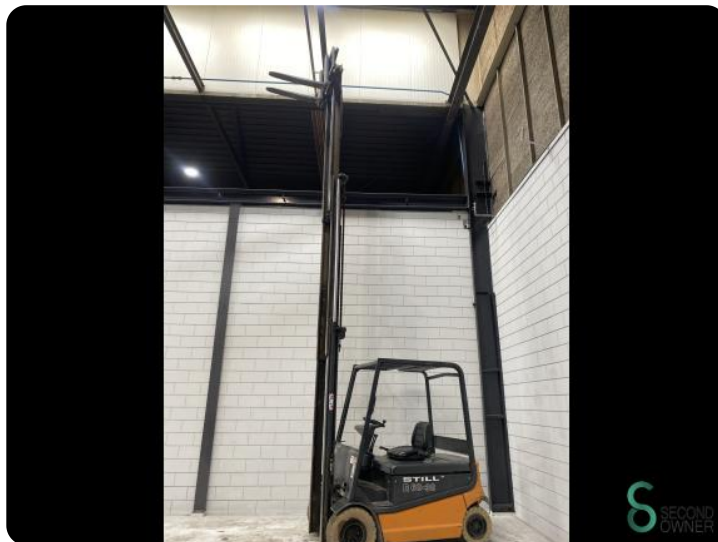

Forklift - Still R60-30

Forklift - Still R60-30

WKH.4531

Elektric

6600mm

3000kg

6809

1998

Brand Still

Model R60-30

Year 1998

Specifications

Drive	Elektric
Capacity	775Ah
Battery voltage	80V
Battery year of construction	2014
Options	Non-marking tires
Free lift	2250mm

Dimensions

Length	2400
Width	1250
Height	
Weight	4637