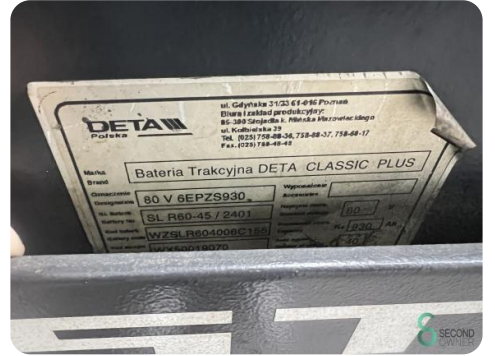

Brand Still

Model R60-40

Year 2001

Specifications

Drive	Elektric
Capacity	930Ah
Battery voltage	80V
Options	Non-marking tires, Work lights
Maximum fork width	1000mm
Overhead clearance	2300mm

Dimensions

Length	2900
Width	1200
Height	2300
Weight	5977