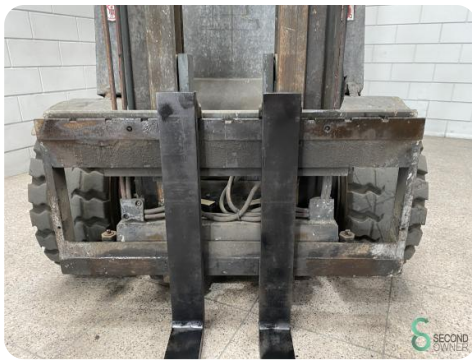

Brand Still

Model R60-50

Year 2007

Specifications

Drive	Elektric
Capacity	930Ah
Battery voltage	80V
Inspection valid until	04.2025
Options	Work lights
Overhead clearance	2420mm

Dimensions

Length	3000
Width	1400
Height	2420
Weight	6504