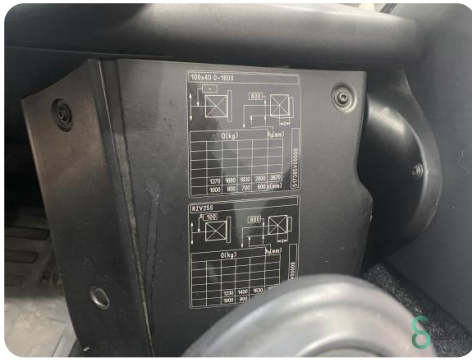

Forklift - Still RX 70-20/600 T

Forklift - Still RX 70-20/600 T

WKH6.768

2000kg

3670mm

2019

4841

LPG

Brand	Still
Model	RX 70-20/600 T
Year	2019

Specifications

Drive	LPG
Options	Work lights, Verwarming, Full cabin
Maximum fork width	1230mm
Overhead clearance	2460mm
Attachment	Fork positioner, Side-shift
Fork length	1200mm

Dimensions

Length	2600
Width	1200
Height	2460
Weight	4090

Havenweg 6
6603AS Wijchen

T: +31 6 11462913
E: Koen@secondowner.com
W: <https://secondowner.com>