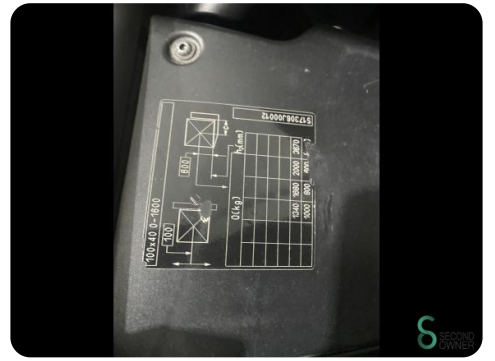

Forklift - Still RX 70-20/600 T

Forklift - Still RX 70-20/600 T

WKH5.267

LPG

3670mm

2000kg

12638

2018

Brand	Still
Model	RX 70-20/600 T
Year	2018

Specifications

Drive	LPG
Motor brand	Still
Inspection valid until	06.2025
Options	Work lights, Verwarming, Full cabin
Overhead clearance	2470mm
Attachment	Side-shift

Dimensions

Length	2650
Width	1200
Height	2470
Weight	4029

Havenweg 6
6603AS Wijchen

T: +31 6 11462913
E: Koen@secondowner.com
W: <https://secondowner.com>