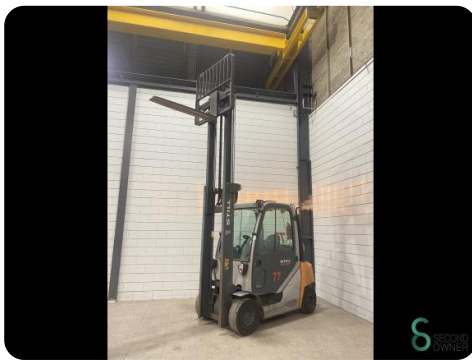

Forklift - Still RX 70-20/600 T

Forklift - Still RX 70-20/600 T

WKH5.267

LPG

3670mm

2000kg

12638

2018

Brand	Still
Model	RX 70-20/600 T
Year	2018

Specifications

Drive	LPG
Motor brand	Still
Inspection valid until	06.2025
Options	Work lights, Verwarming, Full cabin
Overhead clearance	2470mm
Attachment	Side-shift

Dimensions

Length	2650
Width	1200
Height	2470
Weight	4029

Havenweg 6
6603AS Wijchen

T: +31 6 11462913
E: Koen@secondowner.com
W: <https://secondowner.com>