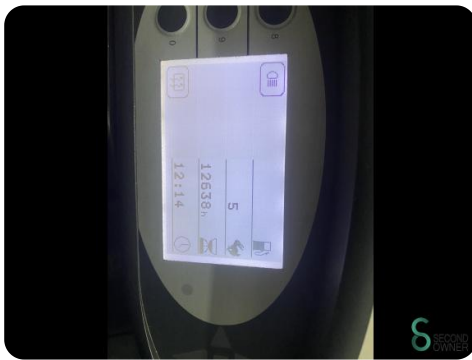

Forklift - Still RX 70-20/600 T

Forklift - Still RX 70-20/600 T

WKH5.267

LPG

3670mm

2000kg

12638

2018

Brand	Still
Model	RX 70-20/600 T
Year	2018

Specifications

Drive	LPG
Motor brand	Still
Inspection valid until	06.2025
Options	Work lights, Verwarming, Full cabin
Overhead clearance	2470mm
Attachment	Side-shift

Dimensions

Length	2650
Width	1200
Height	2470
Weight	4029

Havenweg 6
6603AS Wijchen

T: +31 6 11462913
E: Koen@secondowner.com
W: <https://secondowner.com>