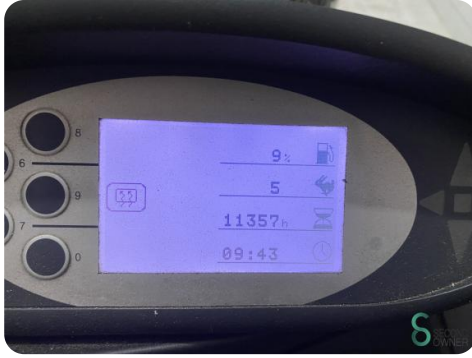

Brand	Still
Model	RX 70-25 T
Year	2015

Specifications

Drive	LPG
Motor brand	VW
Options	Full cabin, Verwarming, Work lights, Free-lift, Radio
Free lift	1950mm
Overhead clearance	2500mm
Attachment	Side-shift

Dimensions

Length	2600
Width	1200
Height	2500
Weight	4040

Havenweg 6
6603AS Wijchen

T: +31 6 11462913
E: Koen@secondowner.com
W: <https://secondowner.com>