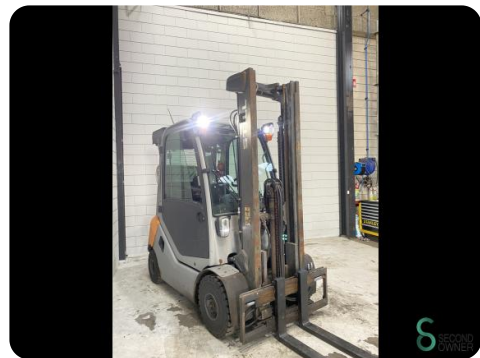

Forklift - Still RX 70-25 T

Forklift - Still RX 70-25 T

WKH.4562

LPG

3700mm

2500kg

11357

2015

Brand	Still
Model	RX 70-25 T
Year	2015

Specifications

Drive	LPG
Motor brand	VW
Options	Full cabin, Verwarming, Work lights, Free-lift, Radio
Free lift	1950mm
Overhead clearance	2500mm
Attachment	Side-shift

Dimensions

Length	2600
Width	1200
Height	2500
Weight	4040

Havenweg 6
6603AS Wijchen

T: +31 6 11462913
E: Koen@secondowner.com
W: <https://secondowner.com>