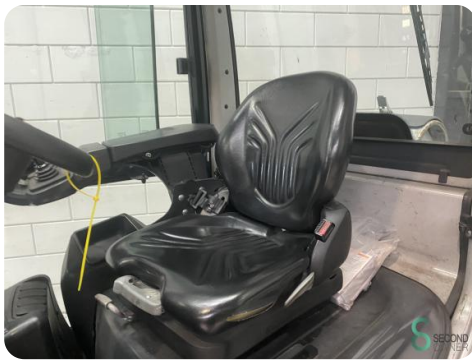

Havenweg 6
6603AS Wijchen

T: +31 6 11462913
E: Koen@secondowner.com
W: <https://secondowner.com>