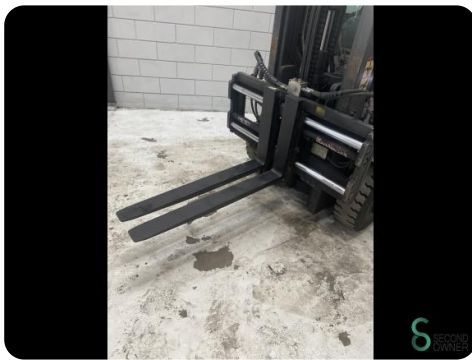

## Forklift - Still RX 70-25 T

WKH.4638

LPG

3300mm

2500kg

7394

2019

<b>Brand</b>	Still
<b>Model</b>	RX 70-25 T
<b>Year</b>	2019

### Specifications

<b>Drive</b>	LPG
<b>Options</b>	Full cabin, Work lights, Verwarming, Free-lift
<b>Free lift</b>	1620mm
<b>Maximum fork width</b>	1060mm
<b>Overhead clearance</b>	2300mm
<b>Attachment</b>	Side-shift, Fork positioner

### Dimensions

<b>Length</b>	2600
<b>Width</b>	1200
<b>Height</b>	2300
<b>Weight</b>	3817

Havenweg 6  
6603AS Wijchen

T: +31 6 11462913  
E: Koen@secondowner.com  
W: <https://secondowner.com>